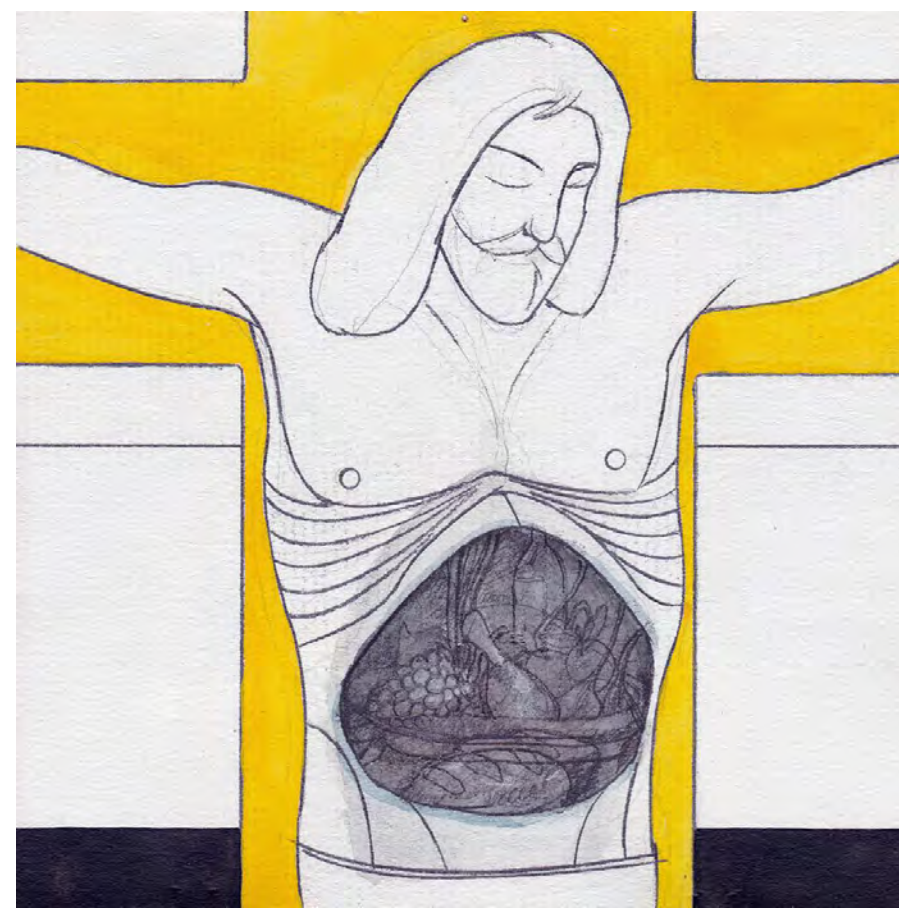

120 drawings are available

Luchezar Boyadjiev
*Crucifixion for the
Fisherman,*
1991-1992
cycle of 150
drawings
watercolor, pencil,
ink and pen
collage on paper
14 x 14 cm each
numbered, signed
and dated on the
back

© Luchko Boyadzhiev '31

Art Effects
GOOD NEWS
*Jesus
...where the gallery is you*

45 EAST 89TH STREET (11E) / NEW YORK, NEW YORK 10028 / (212) 289-1010