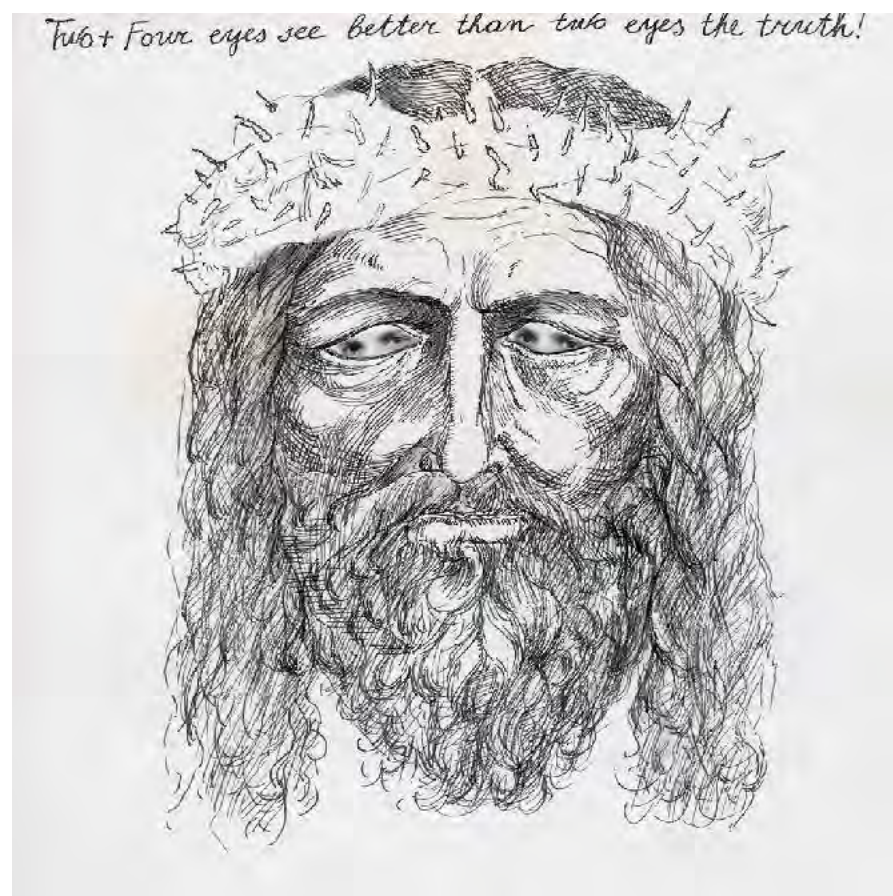

120 drawings are available

Luchezar Boyadjiev
*Crucifixion for the
Fisherman,*
1991-1992
cycle of 150
drawings
watercolor, pencil,
ink and pen
collage on paper
14 x 14 cm each
numbered, signed
and dated on the
back