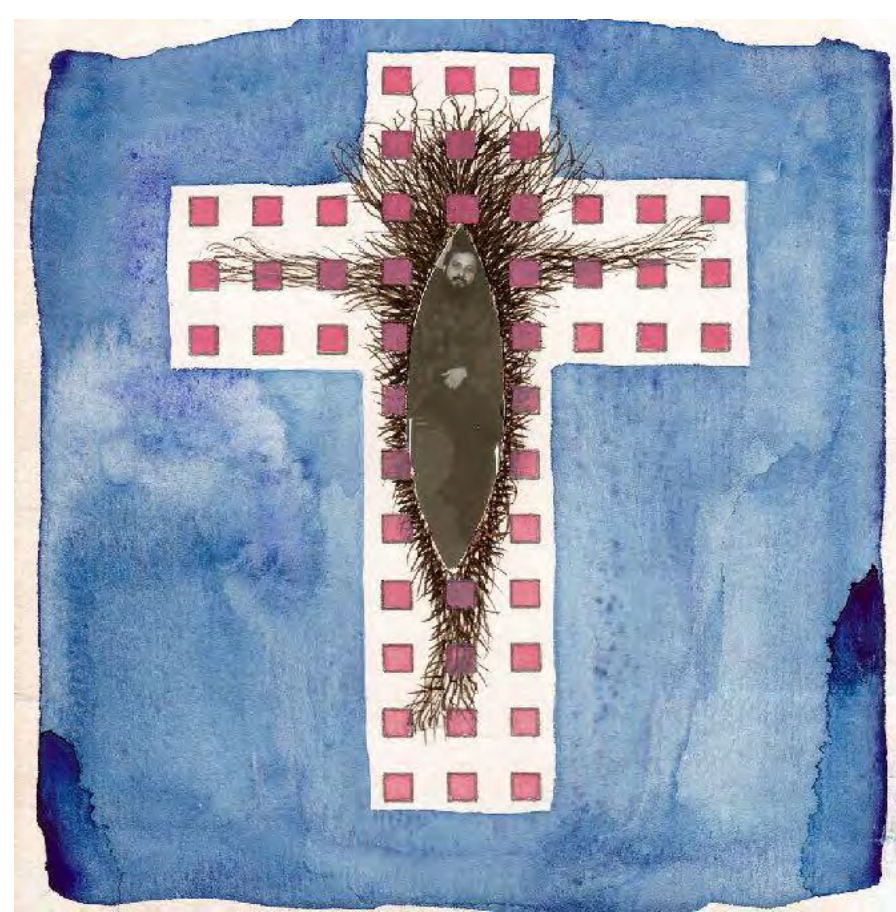

120 drawings are available

Luchezar Boyadjiev
*Crucifixion for the
Fisherman,*
1991-1992
cycle of 150
drawings
watercolor, pencil,
ink and pen
collage on paper
14 x 14 cm each
numbered, signed
and dated on the
back

© Luchko Boyadzhiev '31

Art Effects
GOOD NEWS
*Jesus
...where the gallery is you*

45 EAST 89TH STREET (11E) / NEW YORK, NEW YORK 10028 / (212) 289-1010