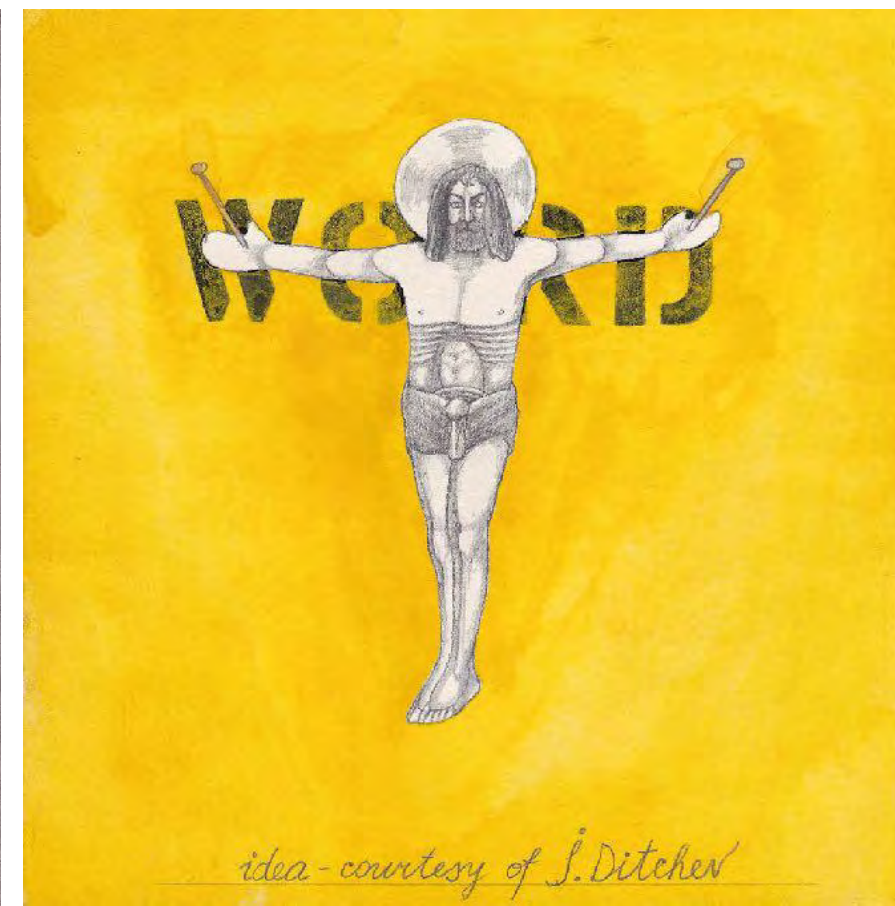

120 drawings are available

Luchezar Boyadjiev
*Crucifixion for the
Fisherman,*
1991-1992
cycle of 150
drawings
watercolor, pencil,
ink and pen
collage on paper
14 x 14 cm each
numbered, signed
and dated on the
back

© Luchko Boyadzhiev '31

Art Effects
GOOD NEWS
*Jesus
...where the gallery is you*

45 EAST 89TH STREET (11E) / NEW YORK, NEW YORK 10028 / (212) 289-1010