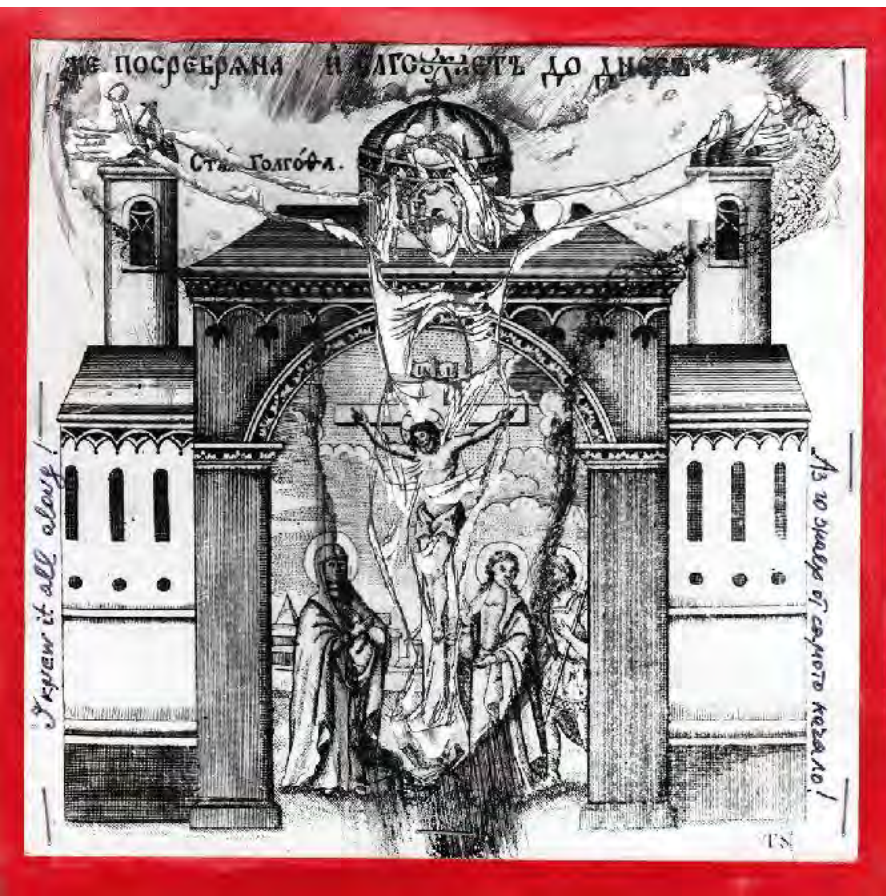

120 drawings are available

Luchezar Boyadjiev
*Crucifixion for the
Fisherman,*
1991-1992
cycle of 150
drawings
watercolor, pencil,
ink and pen
collage on paper
14 x 14 cm each
numbered, signed
and dated on the
back