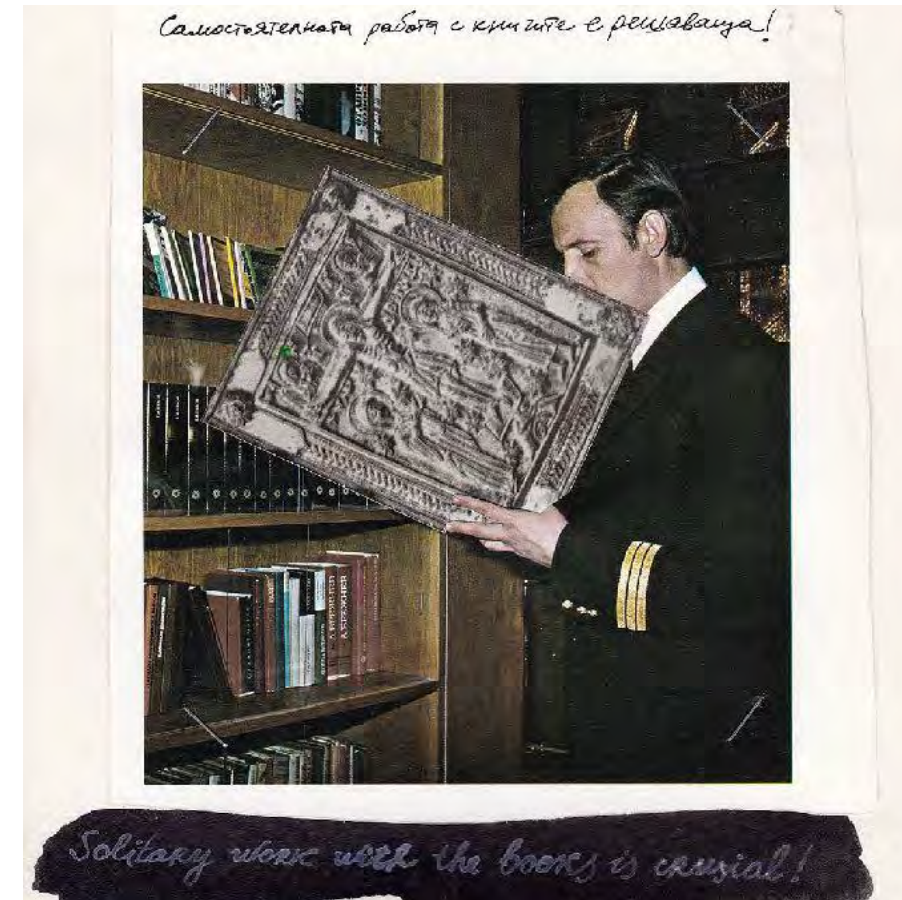

120 drawings are available

Luchezar Boyadjiev
*Crucifixion for the
Fisherman,*
1991-1992
cycle of 150
drawings
watercolor, pencil,
ink and pen
collage on paper
14 x 14 cm each
numbered, signed
and dated on the
back

© Luchko Boyadzhiev '31

Art Effects
GOOD NEWS
*Jesus
...where the gallery is you*

45 EAST 89TH STREET (11E) / NEW YORK, NEW YORK 10028 / (212) 289-1010