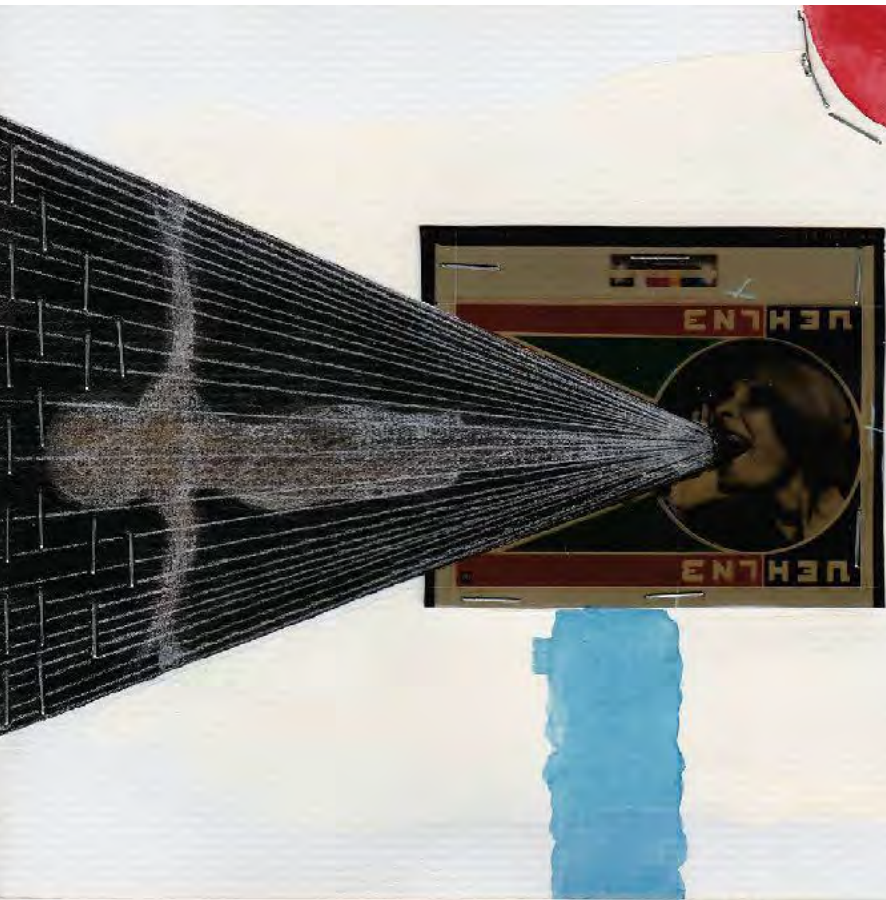

120 drawings are available

Luchezar Boyadjiev
*Crucifixion for the
Fisherman,*
1991-1992
cycle of 150
drawings
watercolor, pencil,
ink and pen
collage on paper
14 x 14 cm each
numbered, signed
and dated on the
back

© Luchko Boyadzhiev '31

Art Effects
GOOD NEWS
*Jesus
...where the gallery is you*

45 EAST 89TH STREET (11E) / NEW YORK, NEW YORK 10028 / (212) 289-1010