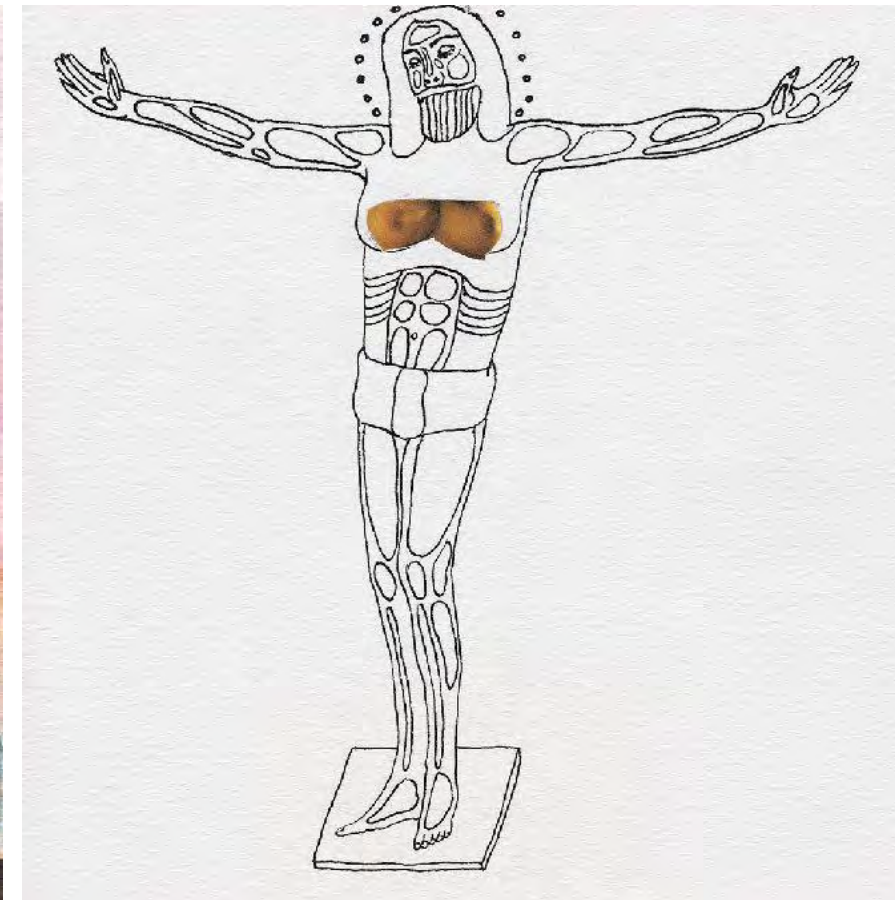

120 drawings are available

Luchezar Boyadjiev
*Crucifixion for the
Fisherman,*
1991-1992
cycle of 150
drawings
watercolor, pencil,
ink and pen
collage on paper
14 x 14 cm each
numbered, signed
and dated on the
back

© Luchko Boyadzhiev '31

Art Effects
GOOD NEWS
*Jesus
...where the gallery is you*

45 EAST 89TH STREET (11E) / NEW YORK, NEW YORK 10028 / (212) 289-1010