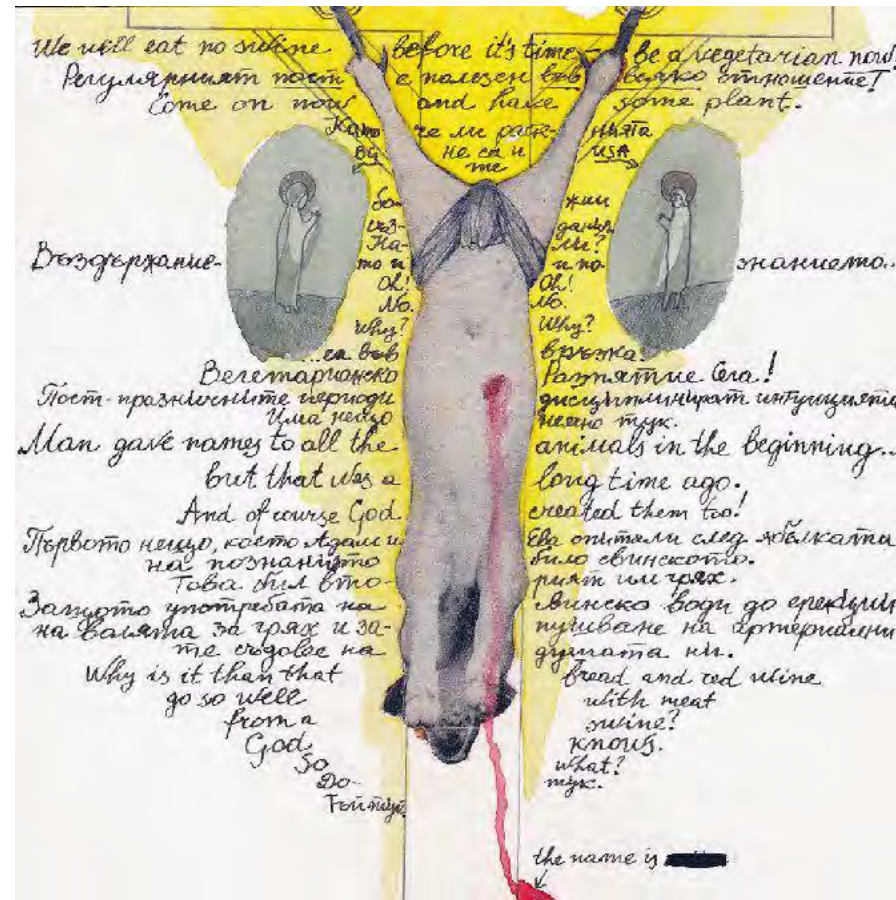

120 drawings are available

Luchezar Boyadjiev
*Crucifixion for the
Fisherman,*
1991-1992
cycle of 150
drawings
watercolor, pencil,
ink and pen
collage on paper
14 x 14 cm each
numbered, signed
and dated on the
back

© Luchko Boyadzhiev '31

Art Effects
GOOD NEWS
*Jesus
...where the gallery is you*

45 EAST 89TH STREET (11E) / NEW YORK, NEW YORK 10028 / (212) 289-1010