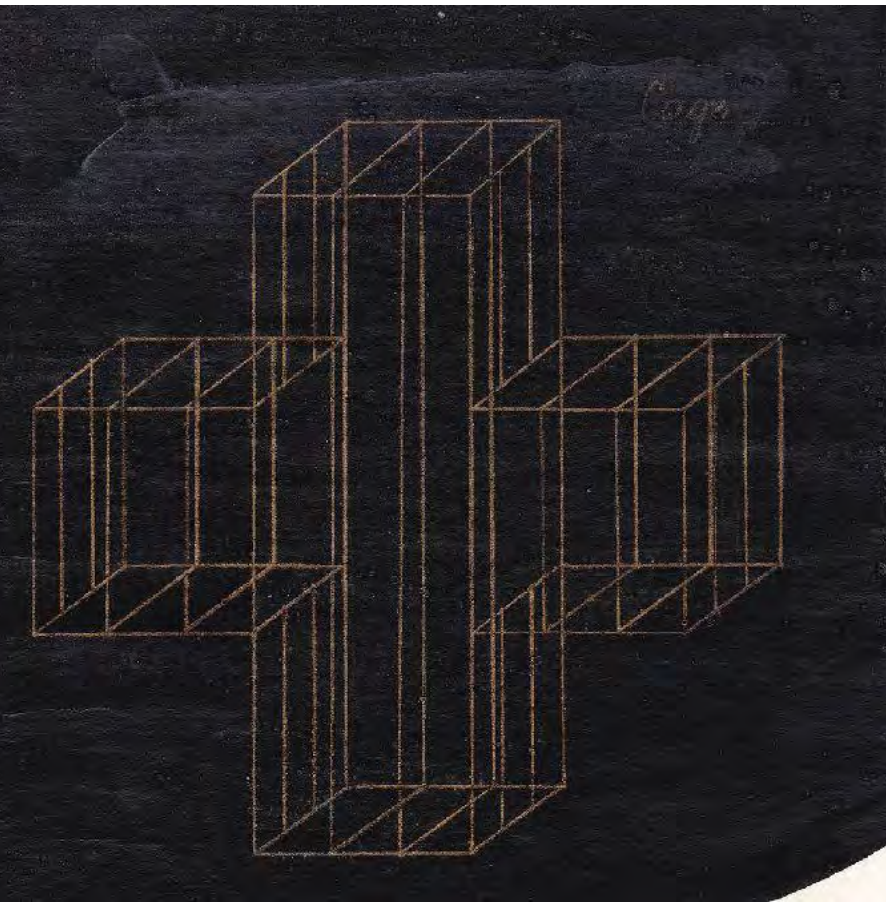

120 drawings are available

Luchezar Boyadjiev
*Crucifixion for the
Fisherman,*
1991-1992
cycle of 150
drawings
watercolor, pencil,
ink and pen
collage on paper
14 x 14 cm each
numbered, signed
and dated on the
back