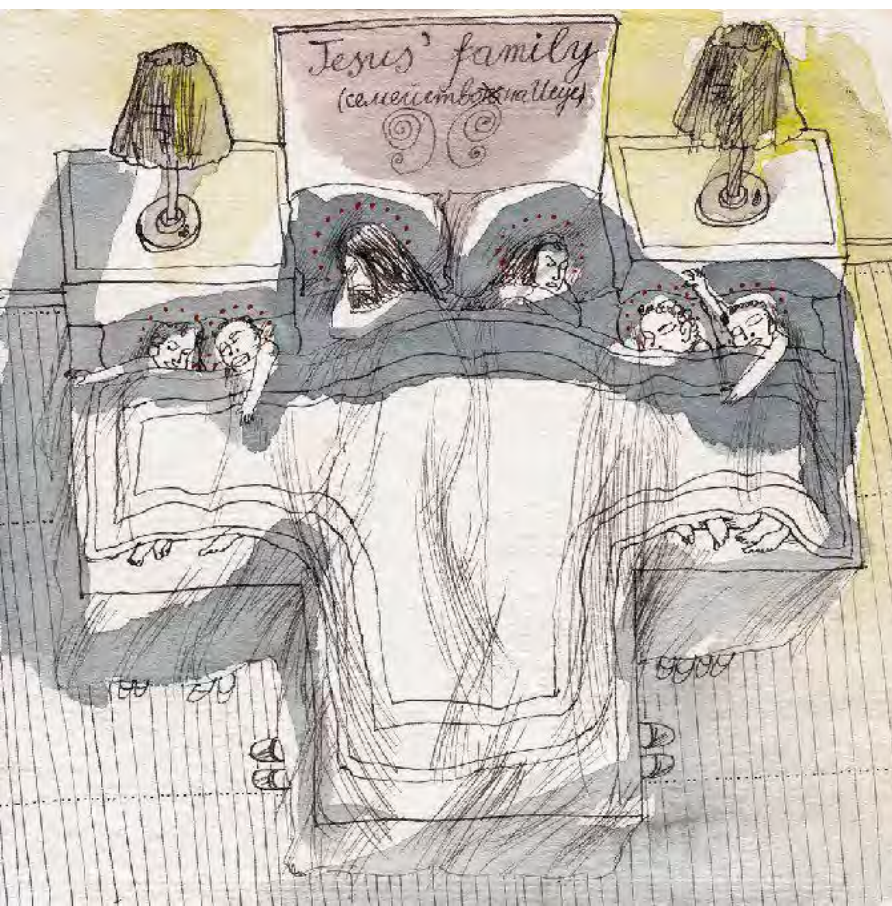

120 drawings are available

Luchezar Boyadjiev
*Crucifixion for the
Fisherman,*
1991-1992
cycle of 150
drawings
watercolor, pencil,
ink and pen
collage on paper
14 x 14 cm each
numbered, signed
and dated on the
back

© Luchko Boyadzhiev '31

Art Effects
GOOD NEWS
*Jesus
...where the gallery is you*

45 EAST 89TH STREET (11E) / NEW YORK, NEW YORK 10028 / (212) 289-1010