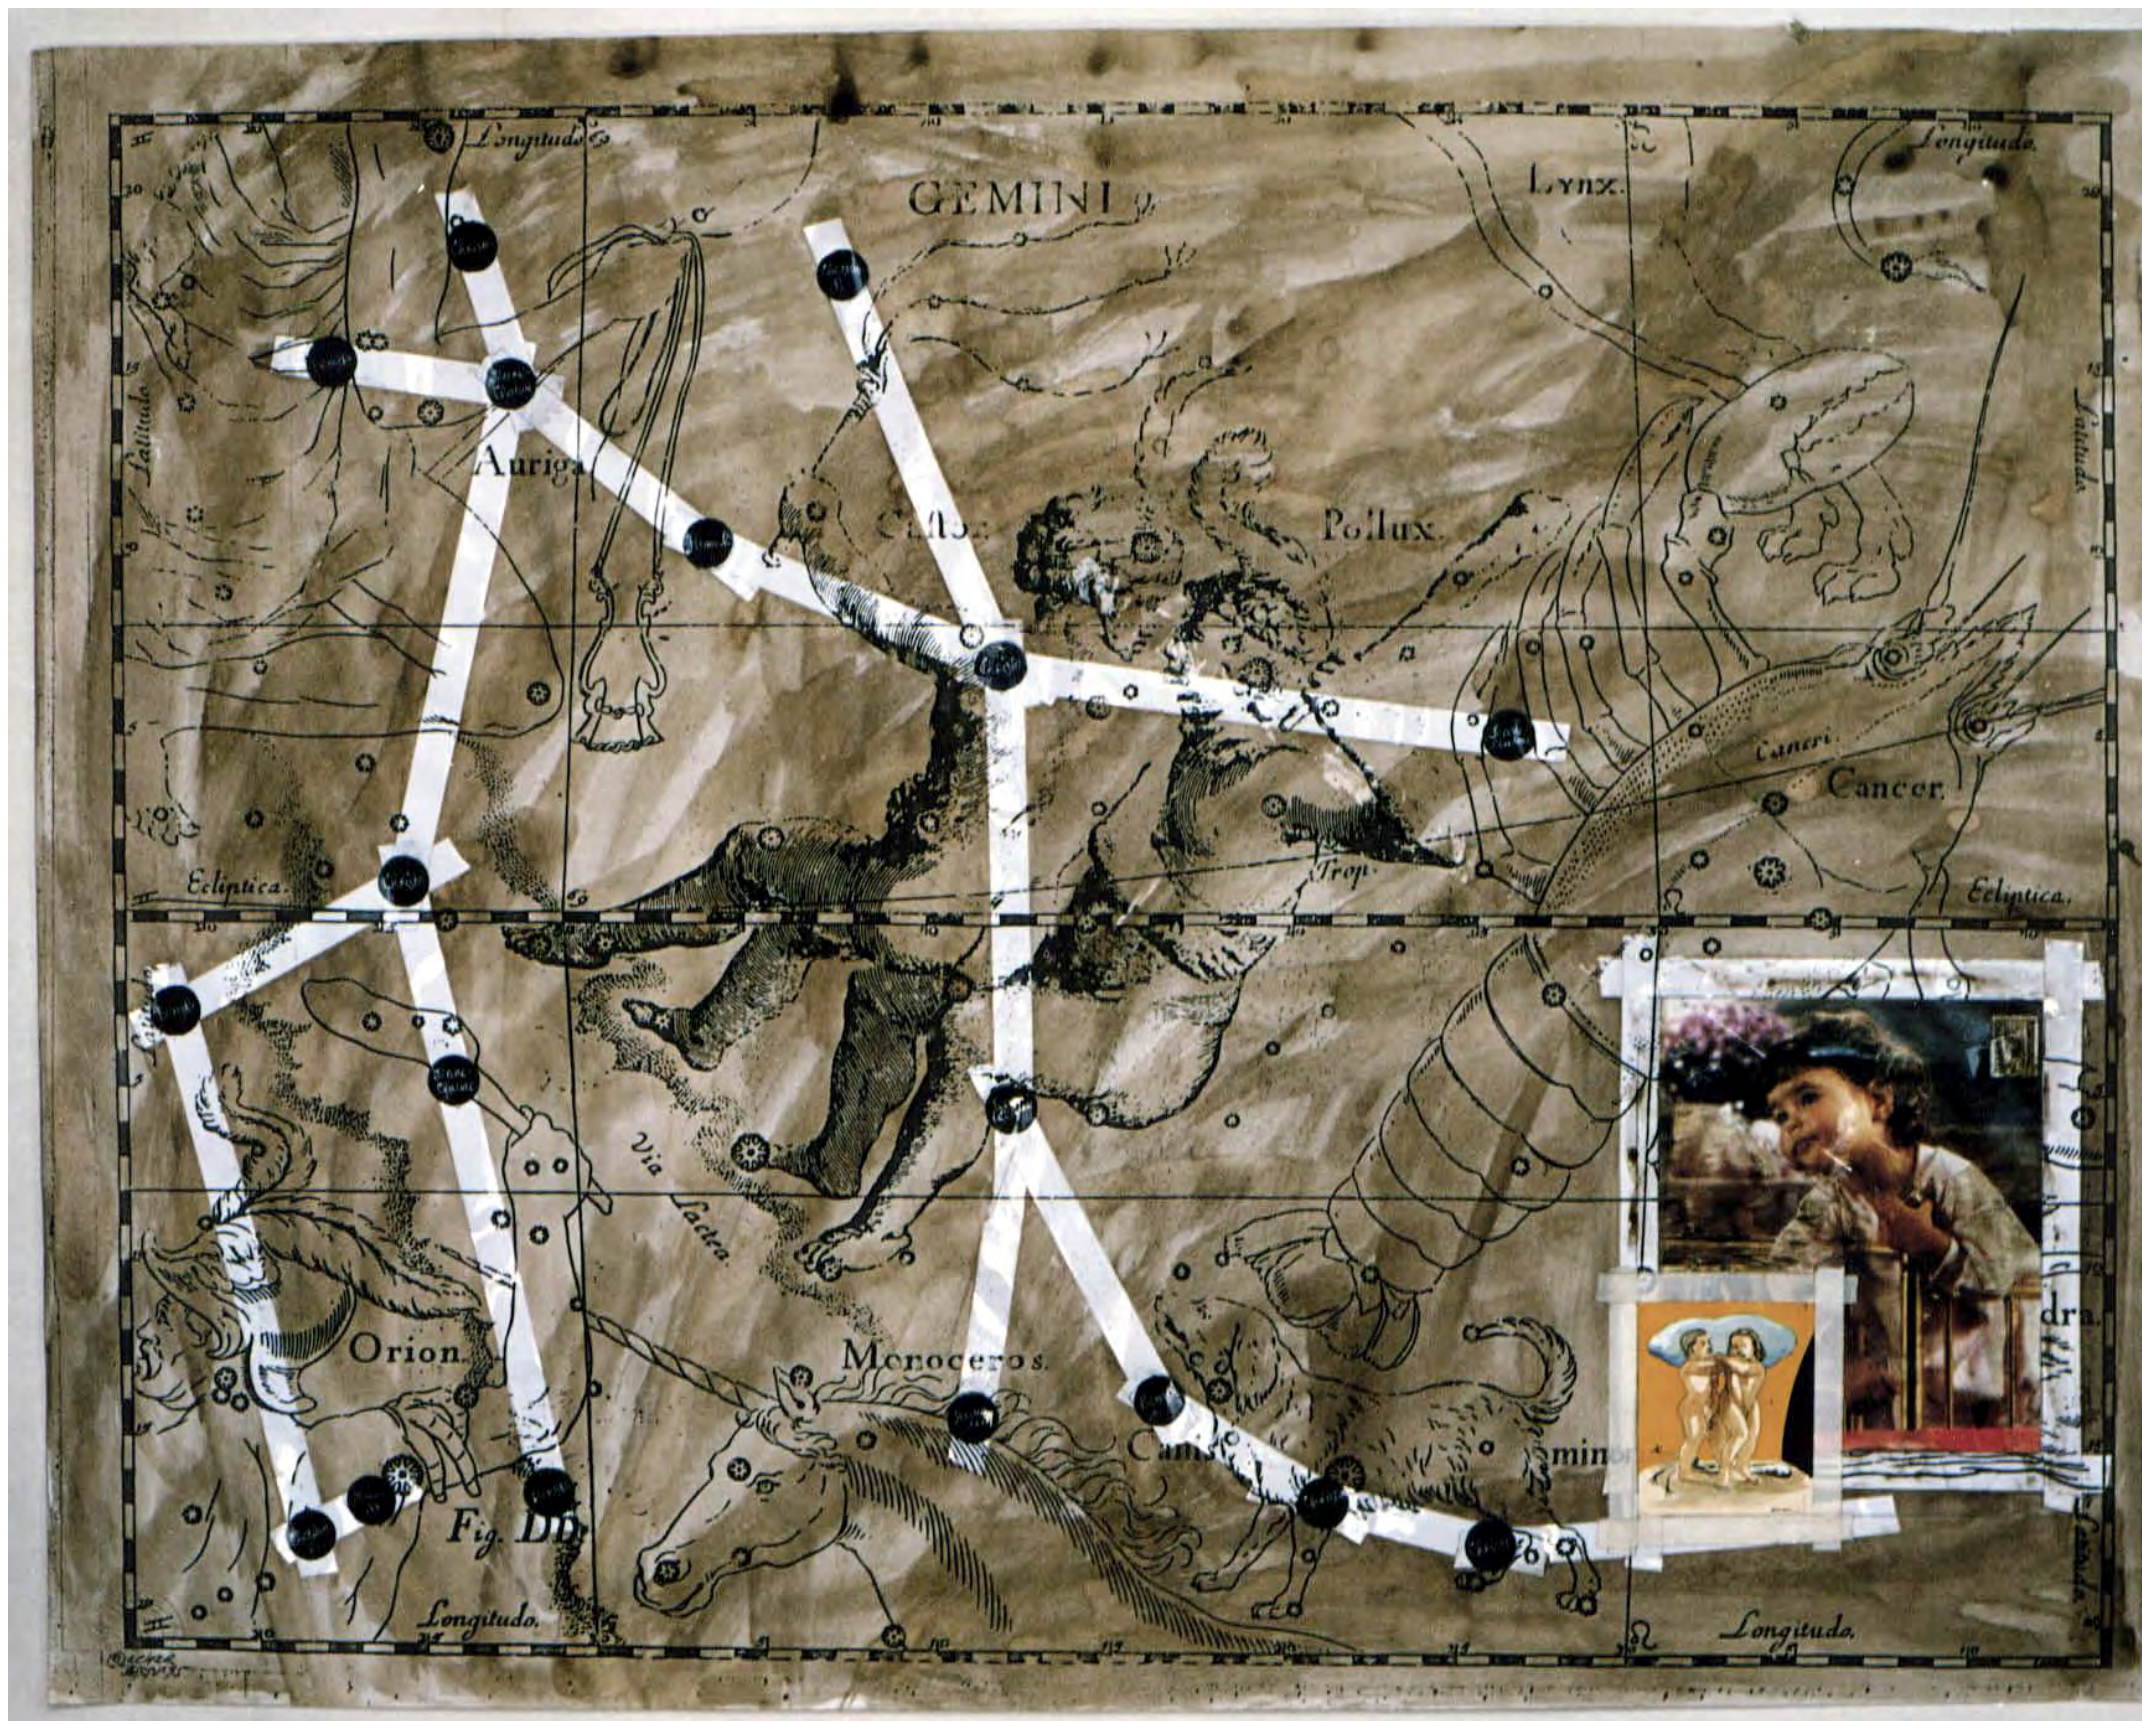

*During the formative years of the Sofia art scene in the early 1990s, the work is interpreting the “constellation” of leading contemporary artists in Bulgaria from the time as if they are actual stars (in the skies) by grouping them in a work according to their astrological sign.*

**Luchezar Boyadjiev**  
*Astrologic*, 1995  
Cycle of 12 drawings  
sepia ink, scotch tape, watercolor, Xerox, etc. on paper  
Each one 70 x 90 cm

Astrologic,  
Aries, 1995

Astrologic,  
Taurus, 1995

Astrologic,  
Gemini, 1995