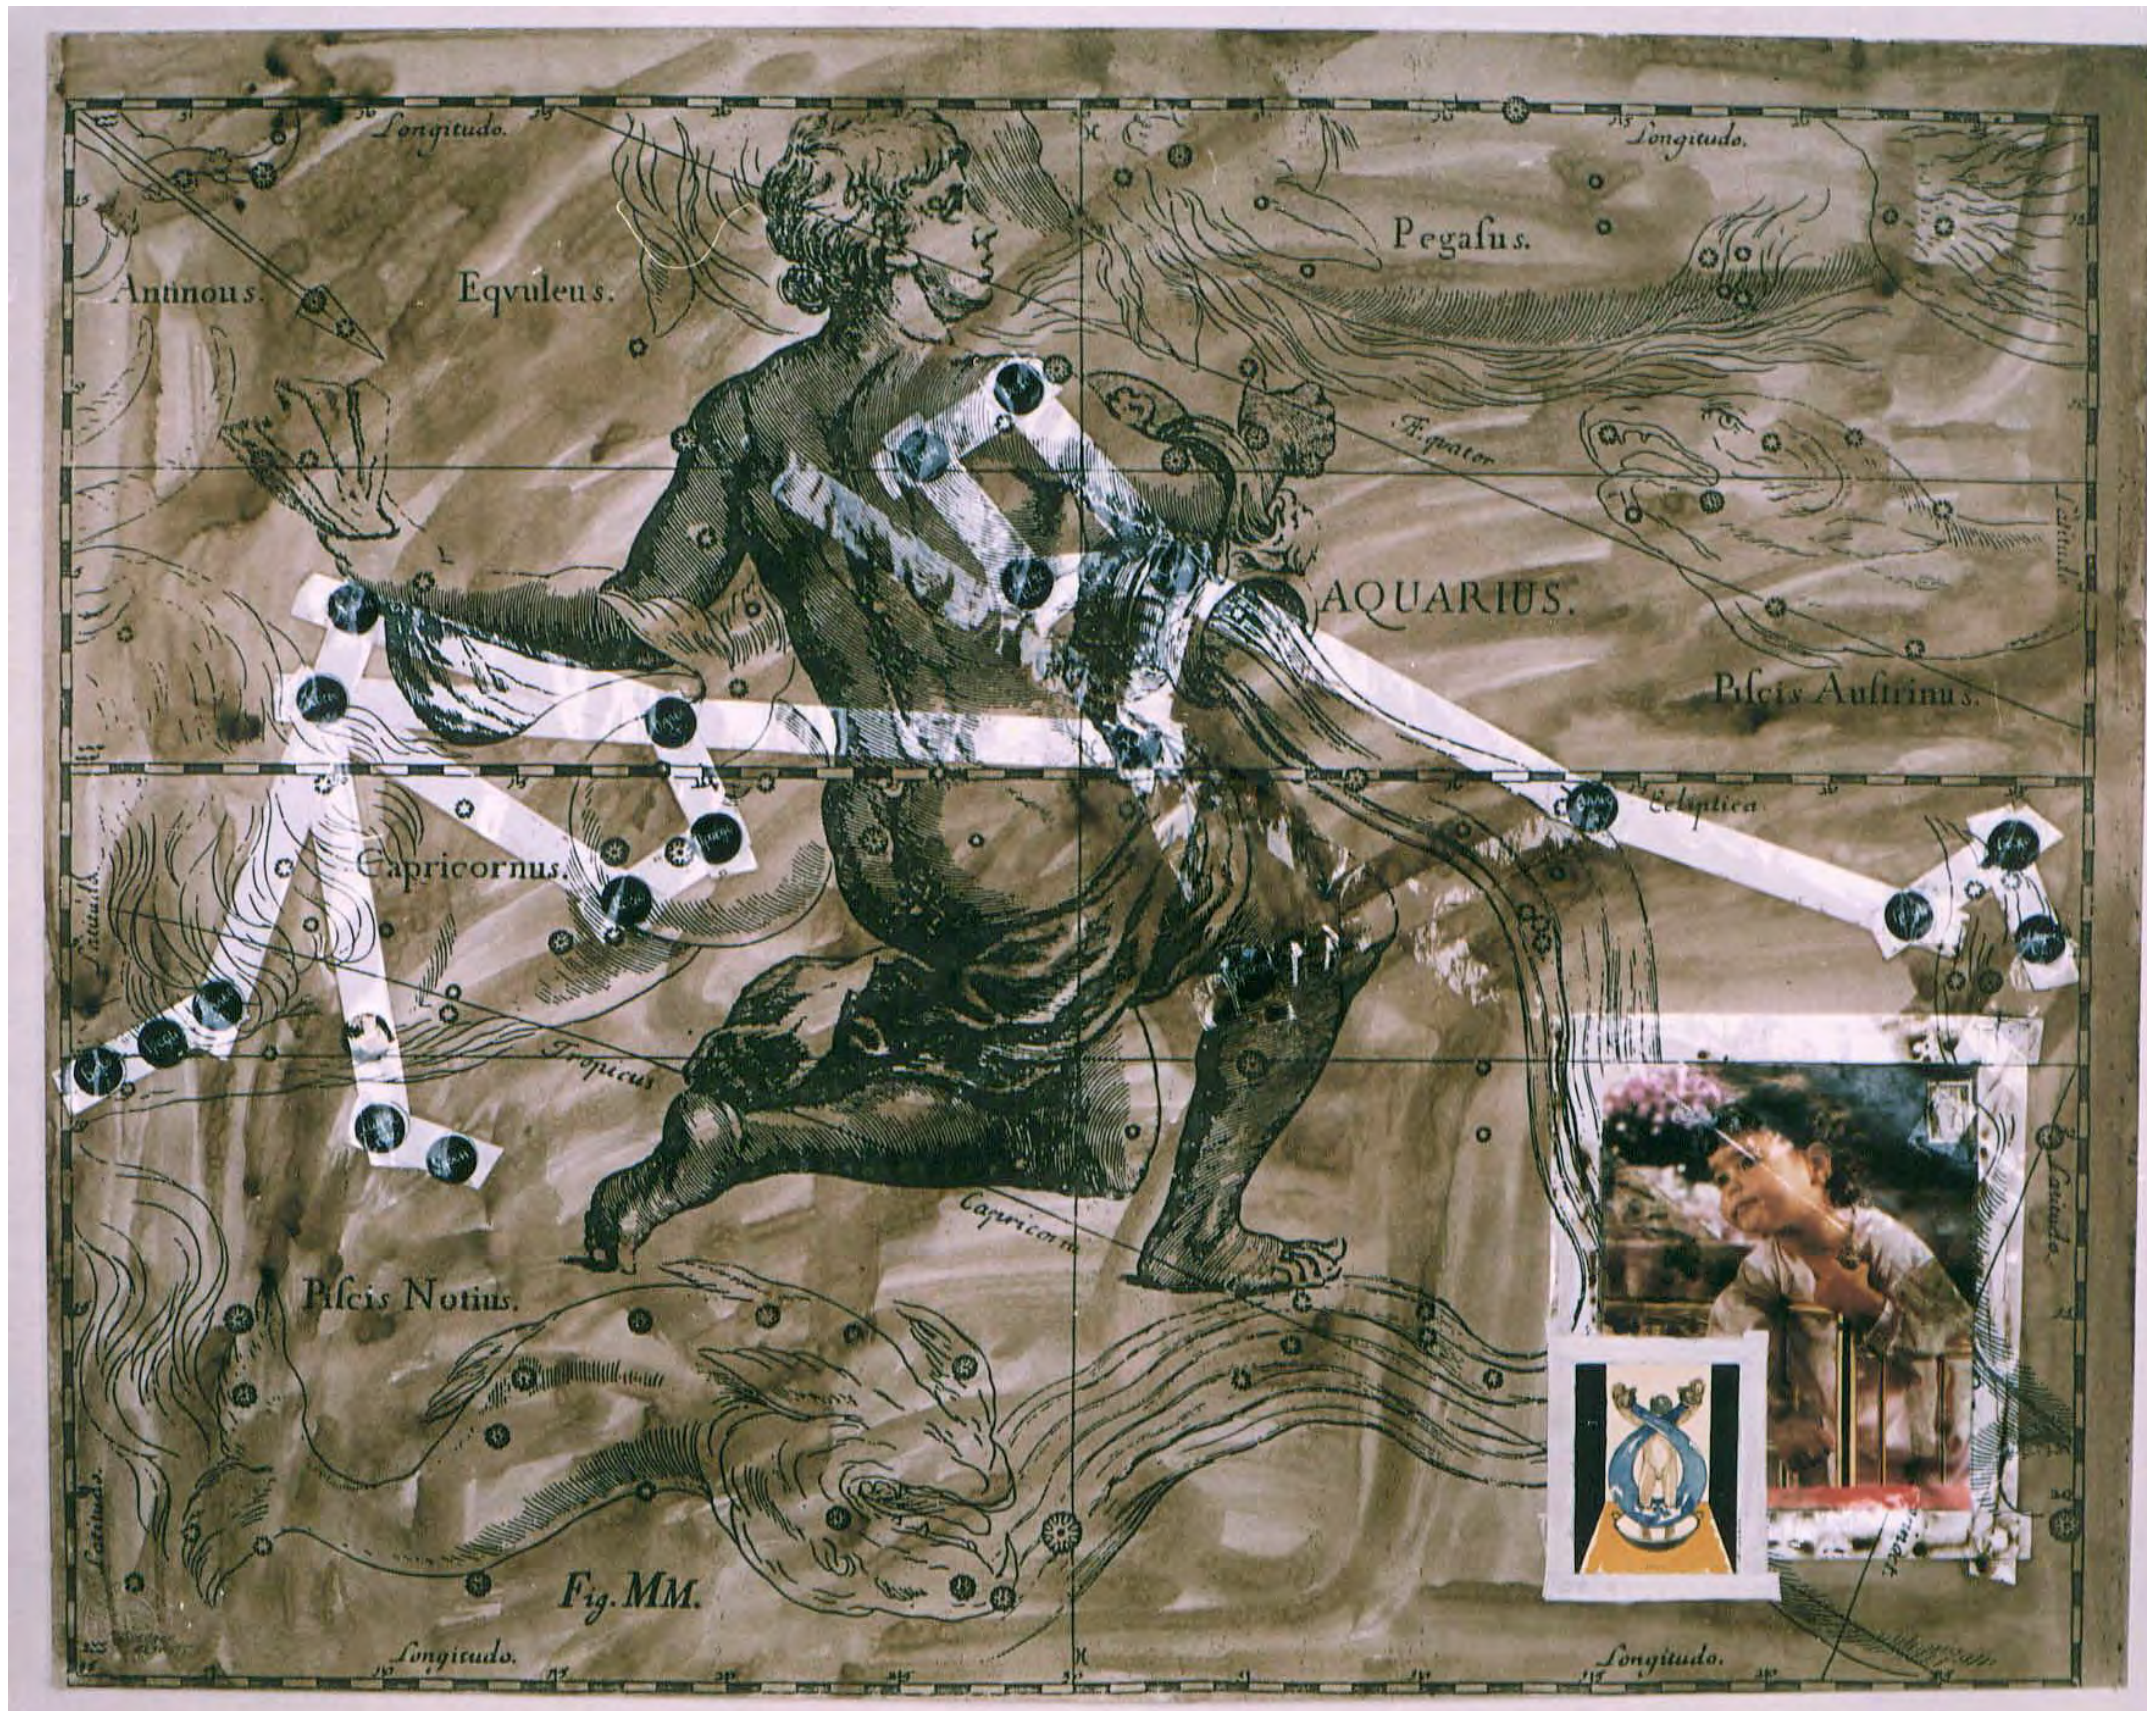

Astrologic,
Aquarius, 1995