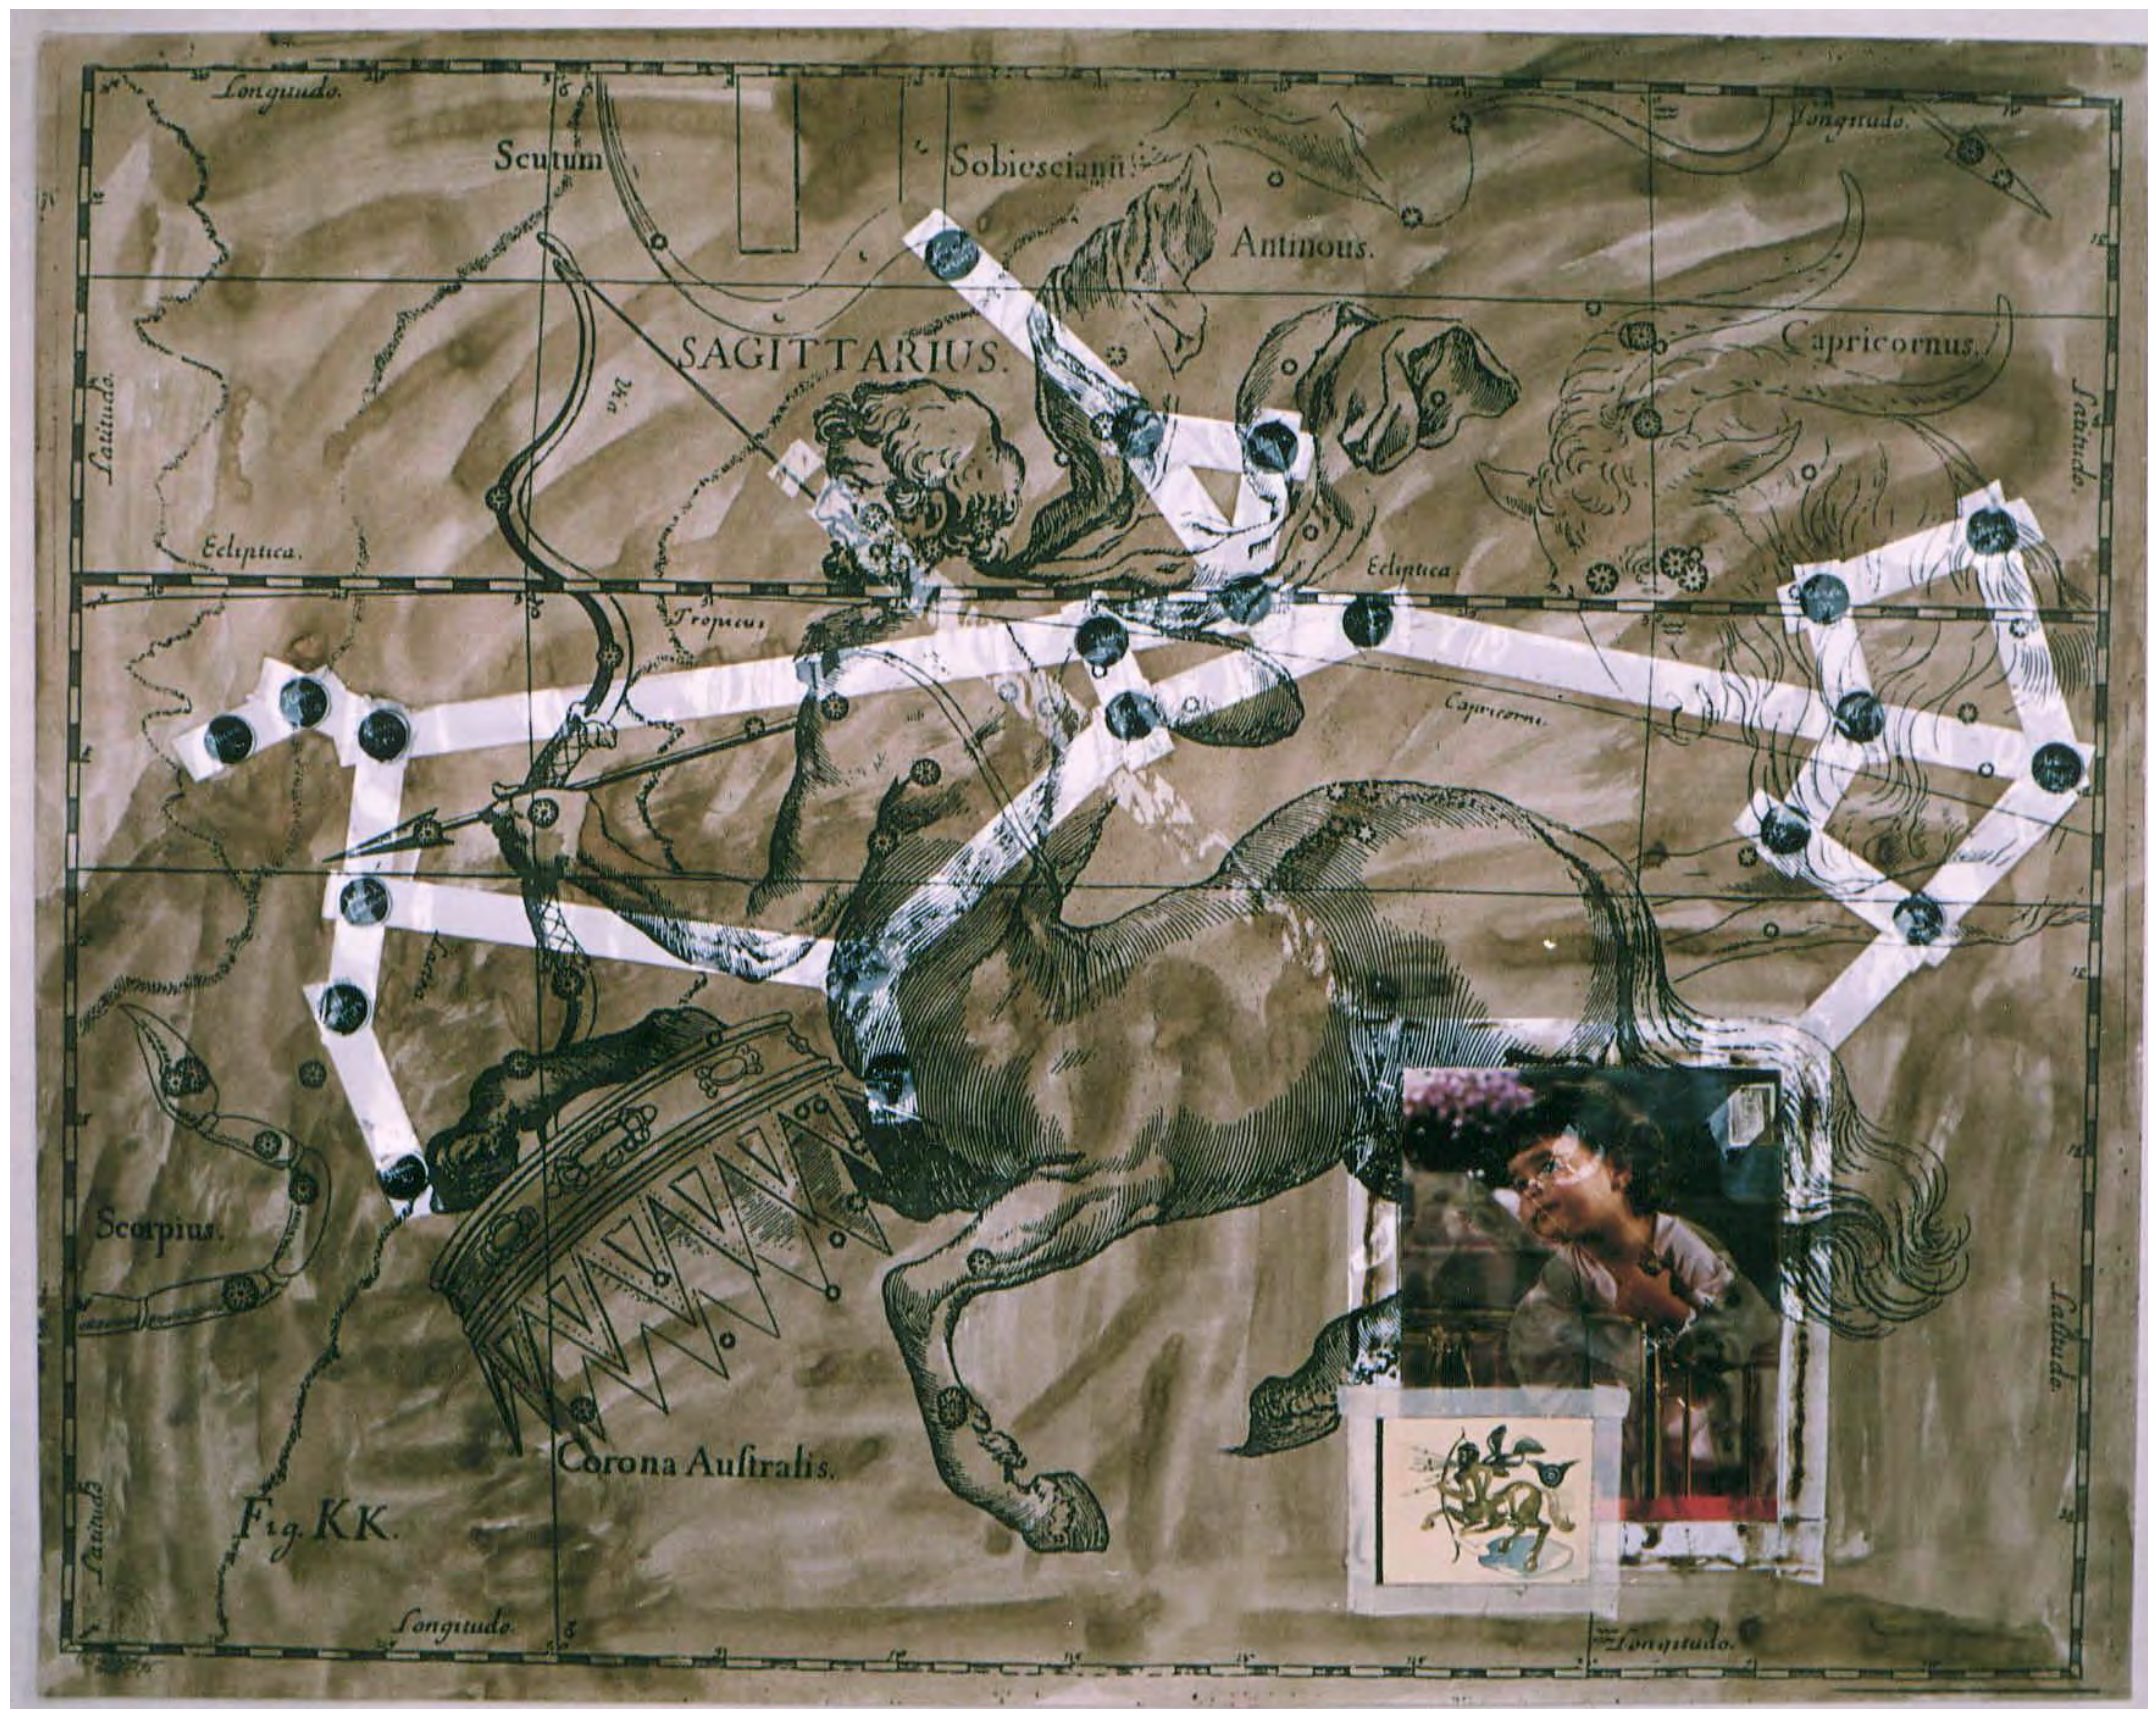

Astrologic,
Sagittarius, 1995