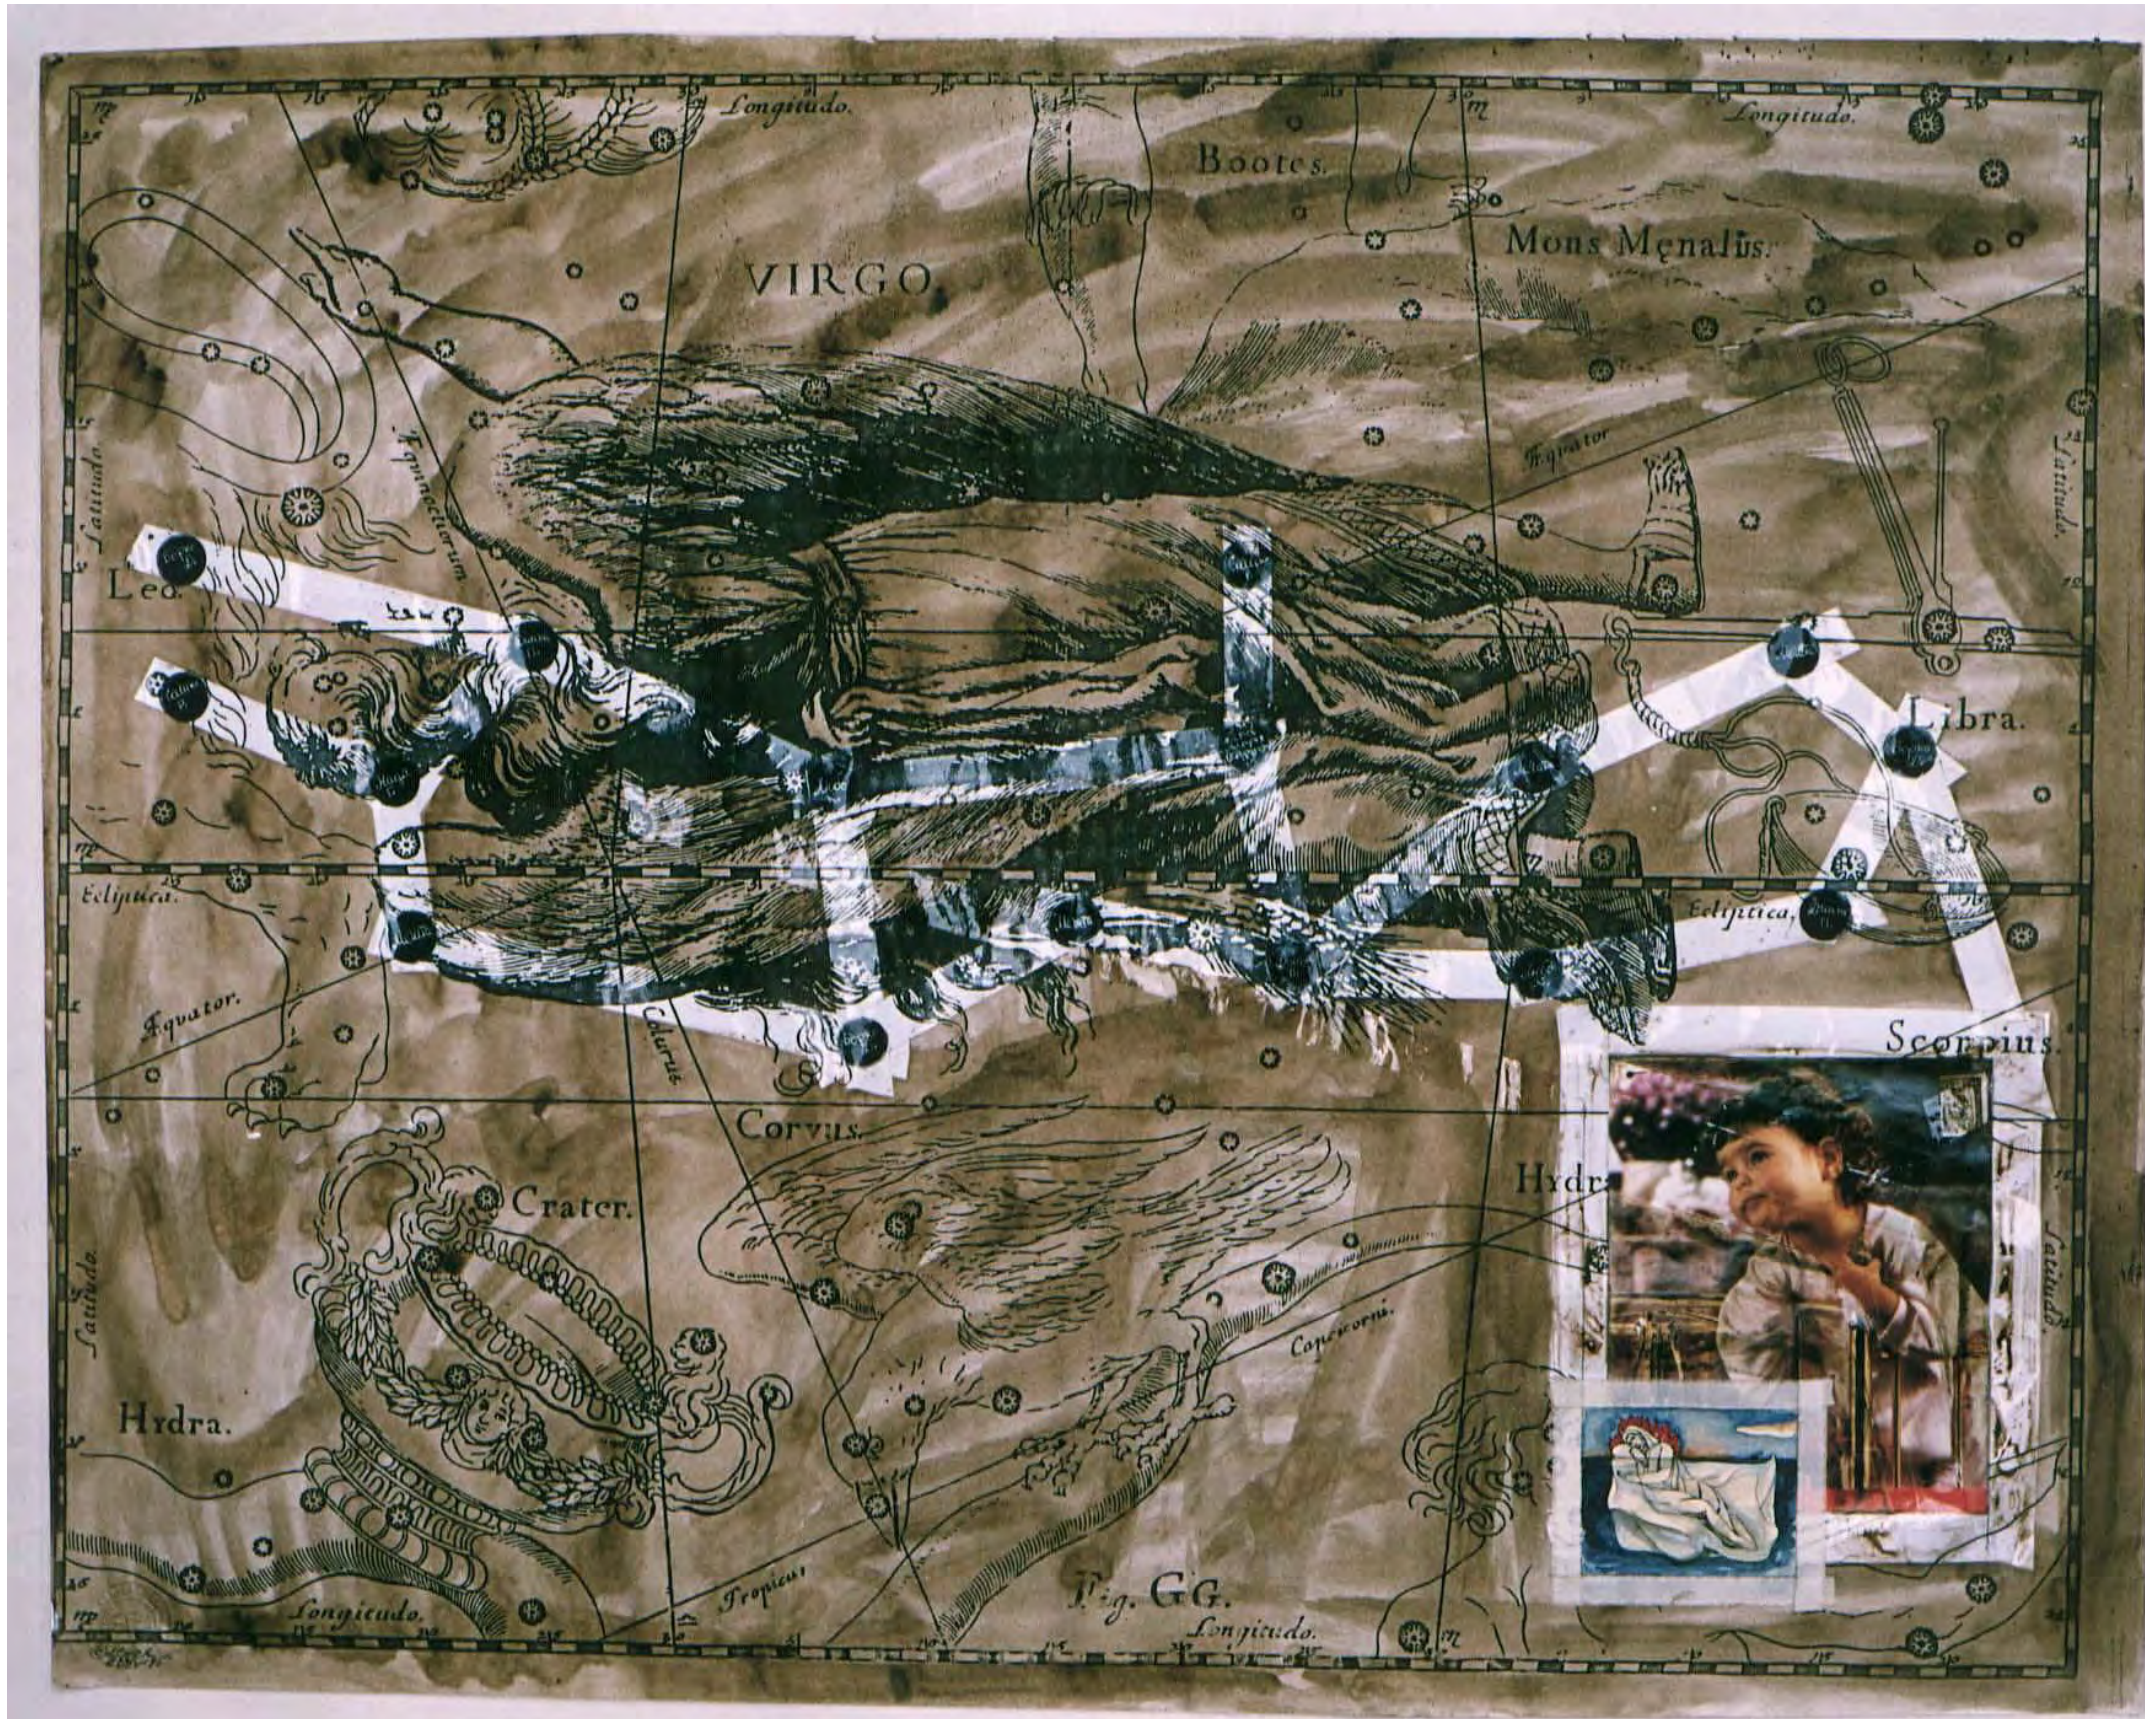

Astrologic,
Virgo, 1995