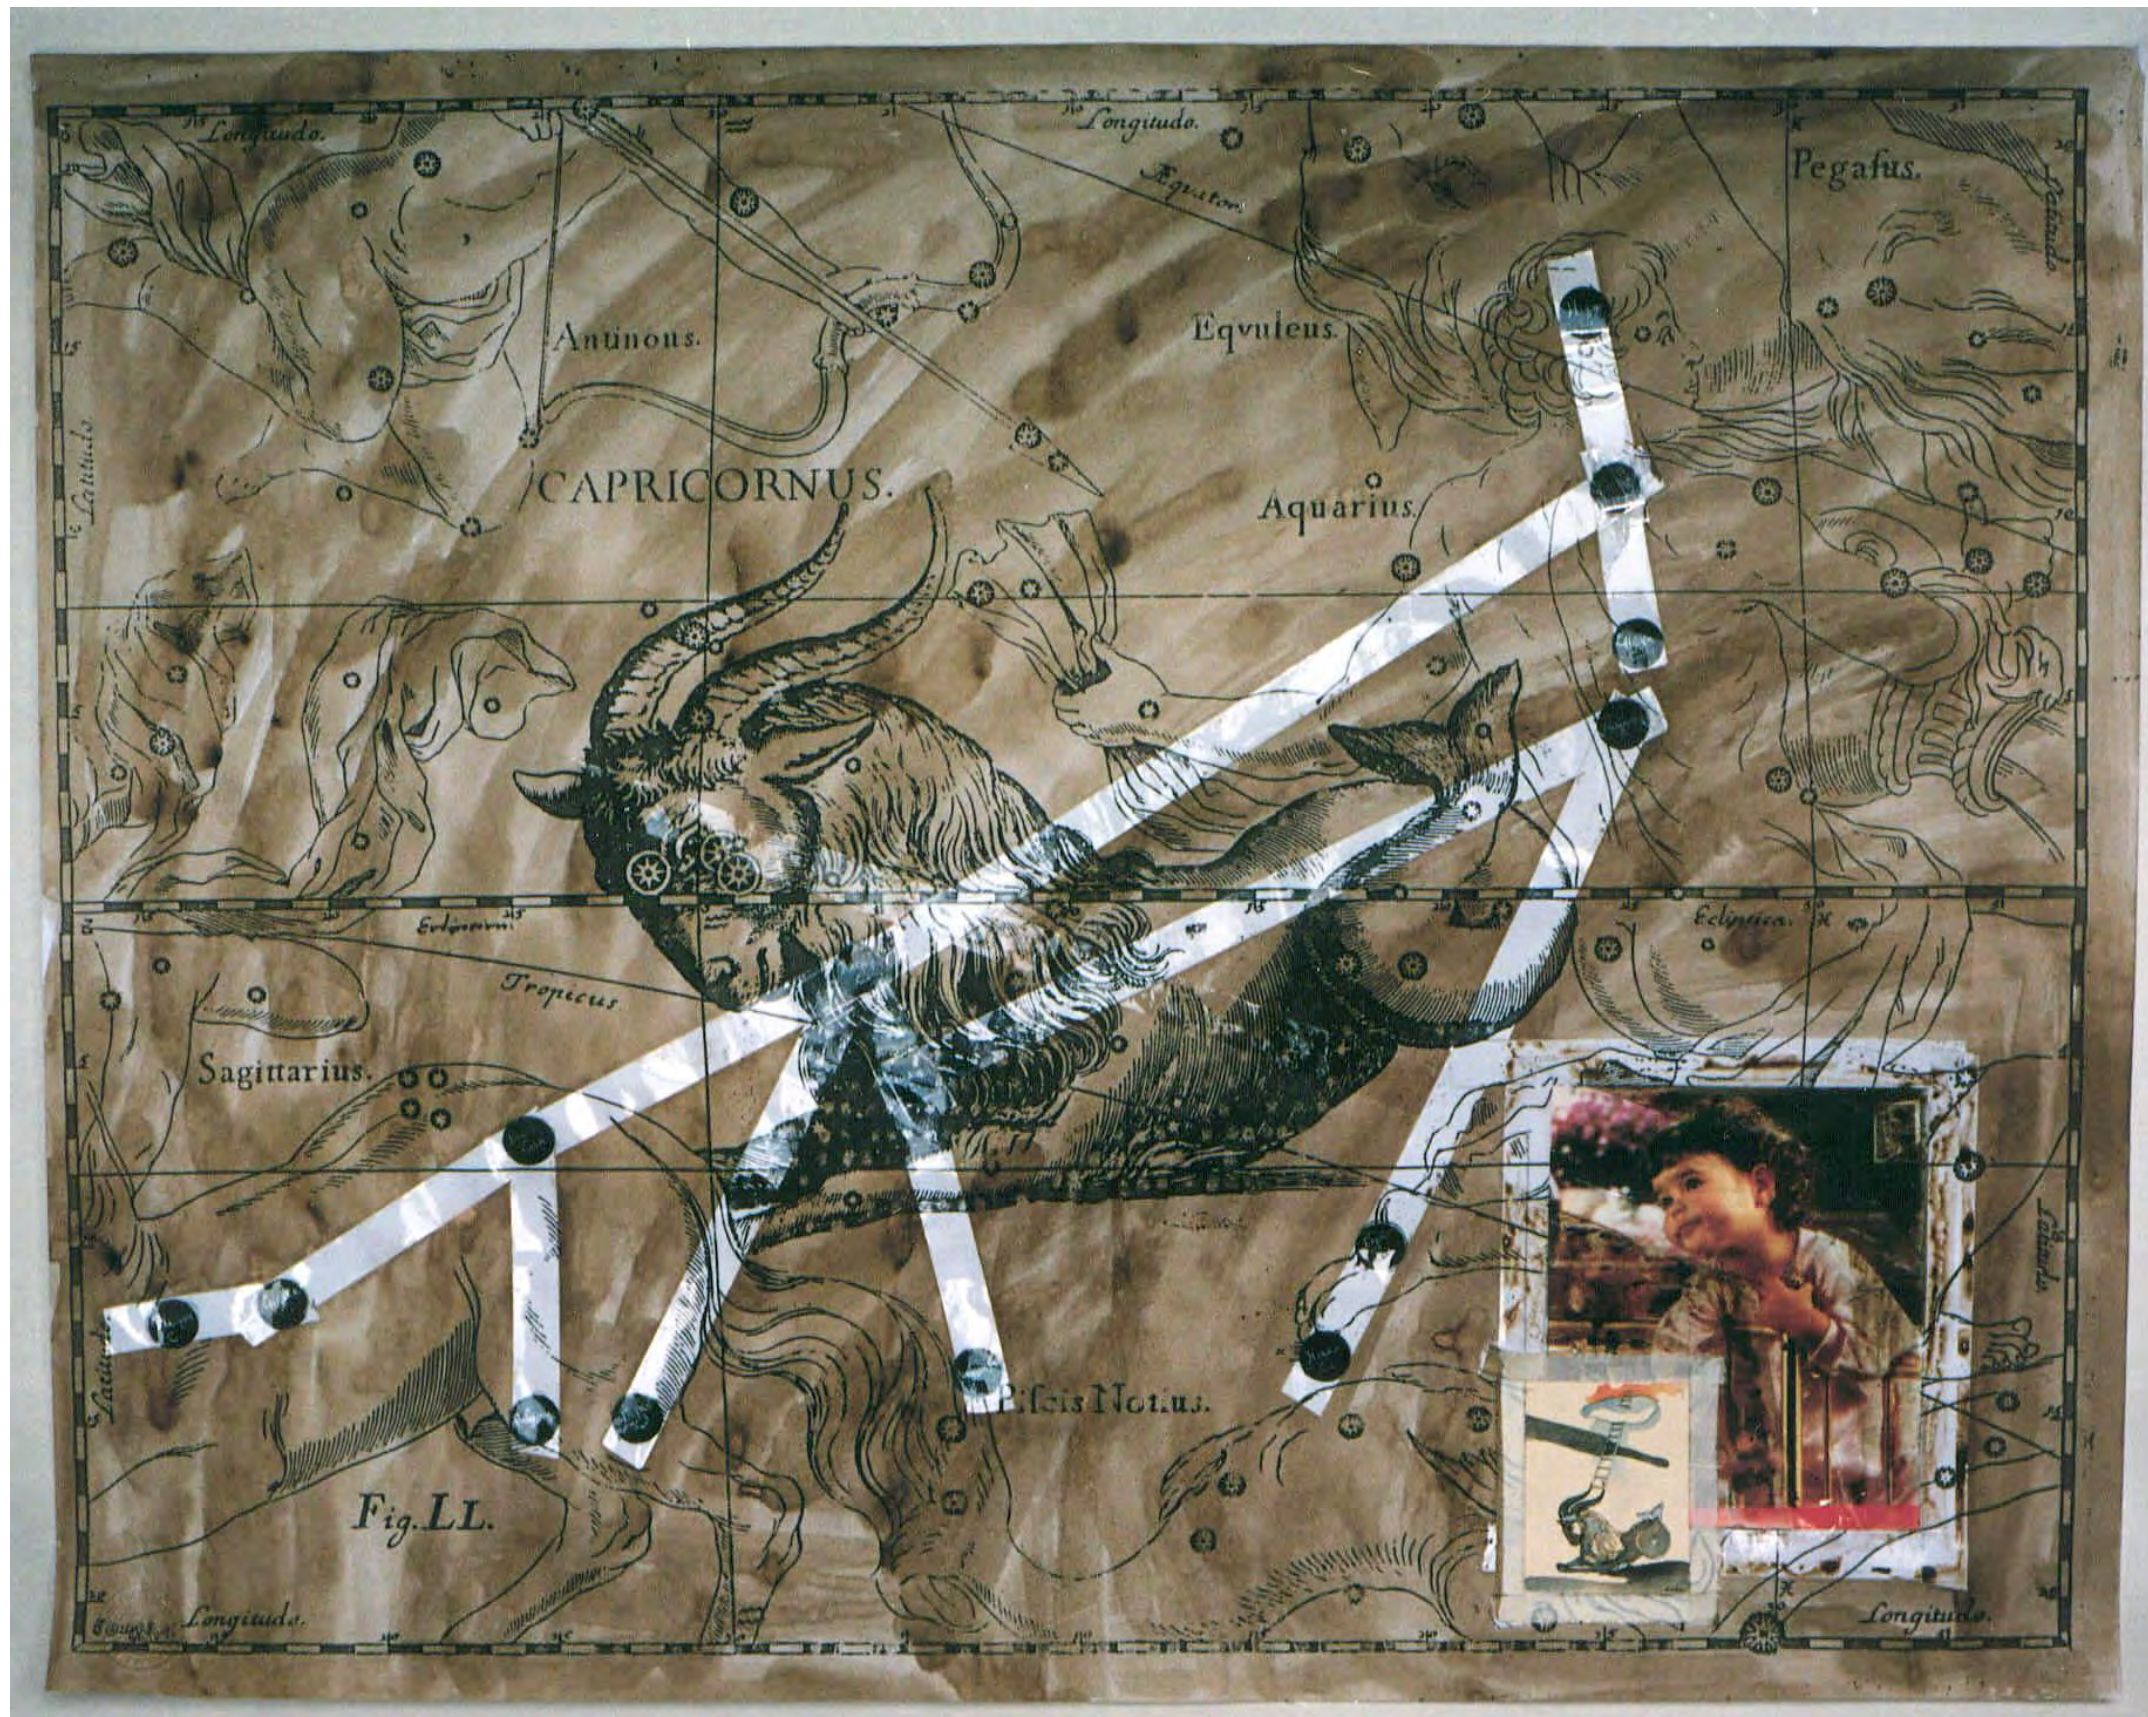

Astrologic,
Capricorn, 1995