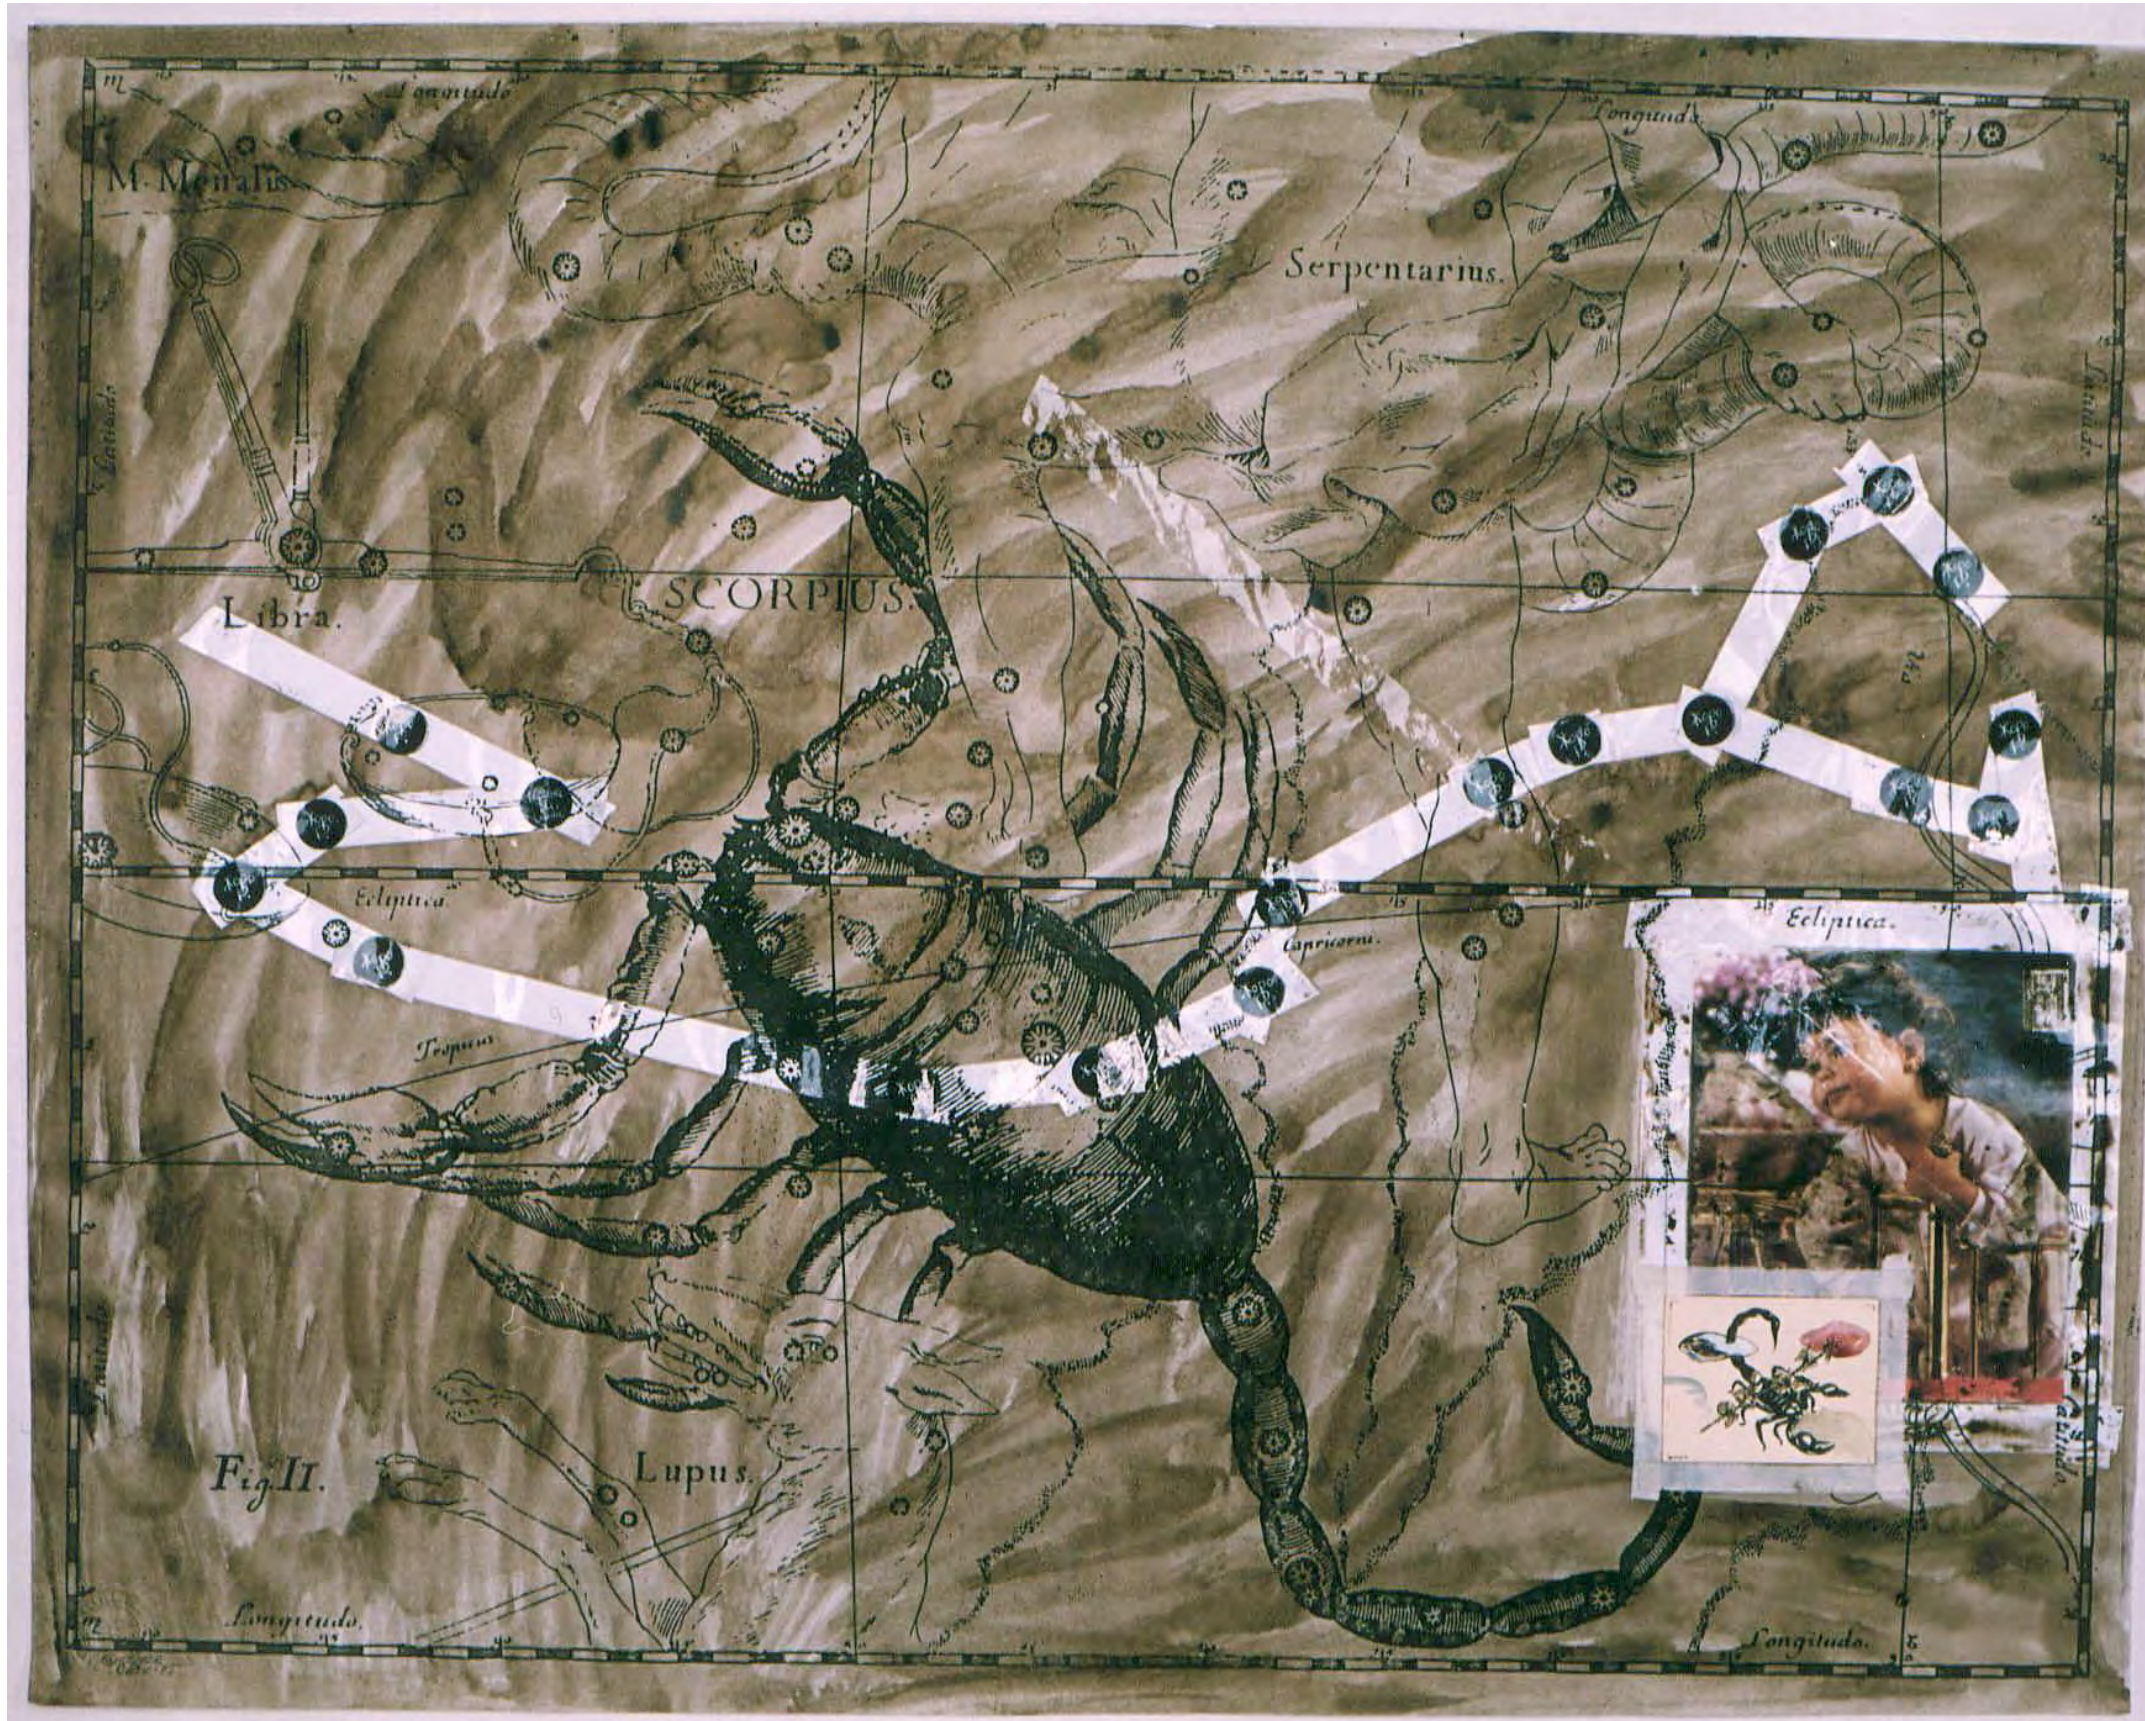

*During the formative years of the Sofia art scene in the early 1990s, the work is interpreting the “constellation” of leading contemporary artists in Bulgaria from the time as if they are actual stars (in the skies) by grouping them in a work according to their astrological sign.*

**Luchezar Boyadjiev**  
*Astrologic*, 1995  
Cycle of 12 drawings  
sepia ink, scotch tape, watercolor, Xerox, etc. on paper  
Each one 70 x 90 cm

Astrologic,  
Aries, 1995

Astrologic,  
Taurus, 1995

Astrologic,  
Gemini, 1995

Astrologic,  
Cancer, 1995

Astrologic,  
Leo, 1995

Astrologic,  
Virgo, 1995

Astrologic,  
Libra, 1995

Astrologic,  
Scorpio, 1995

Astrologic,  
Sagittarius, 1995

Astrologic,  
Capricorn, 1995

Astrologic,  
Aquarius, 1995