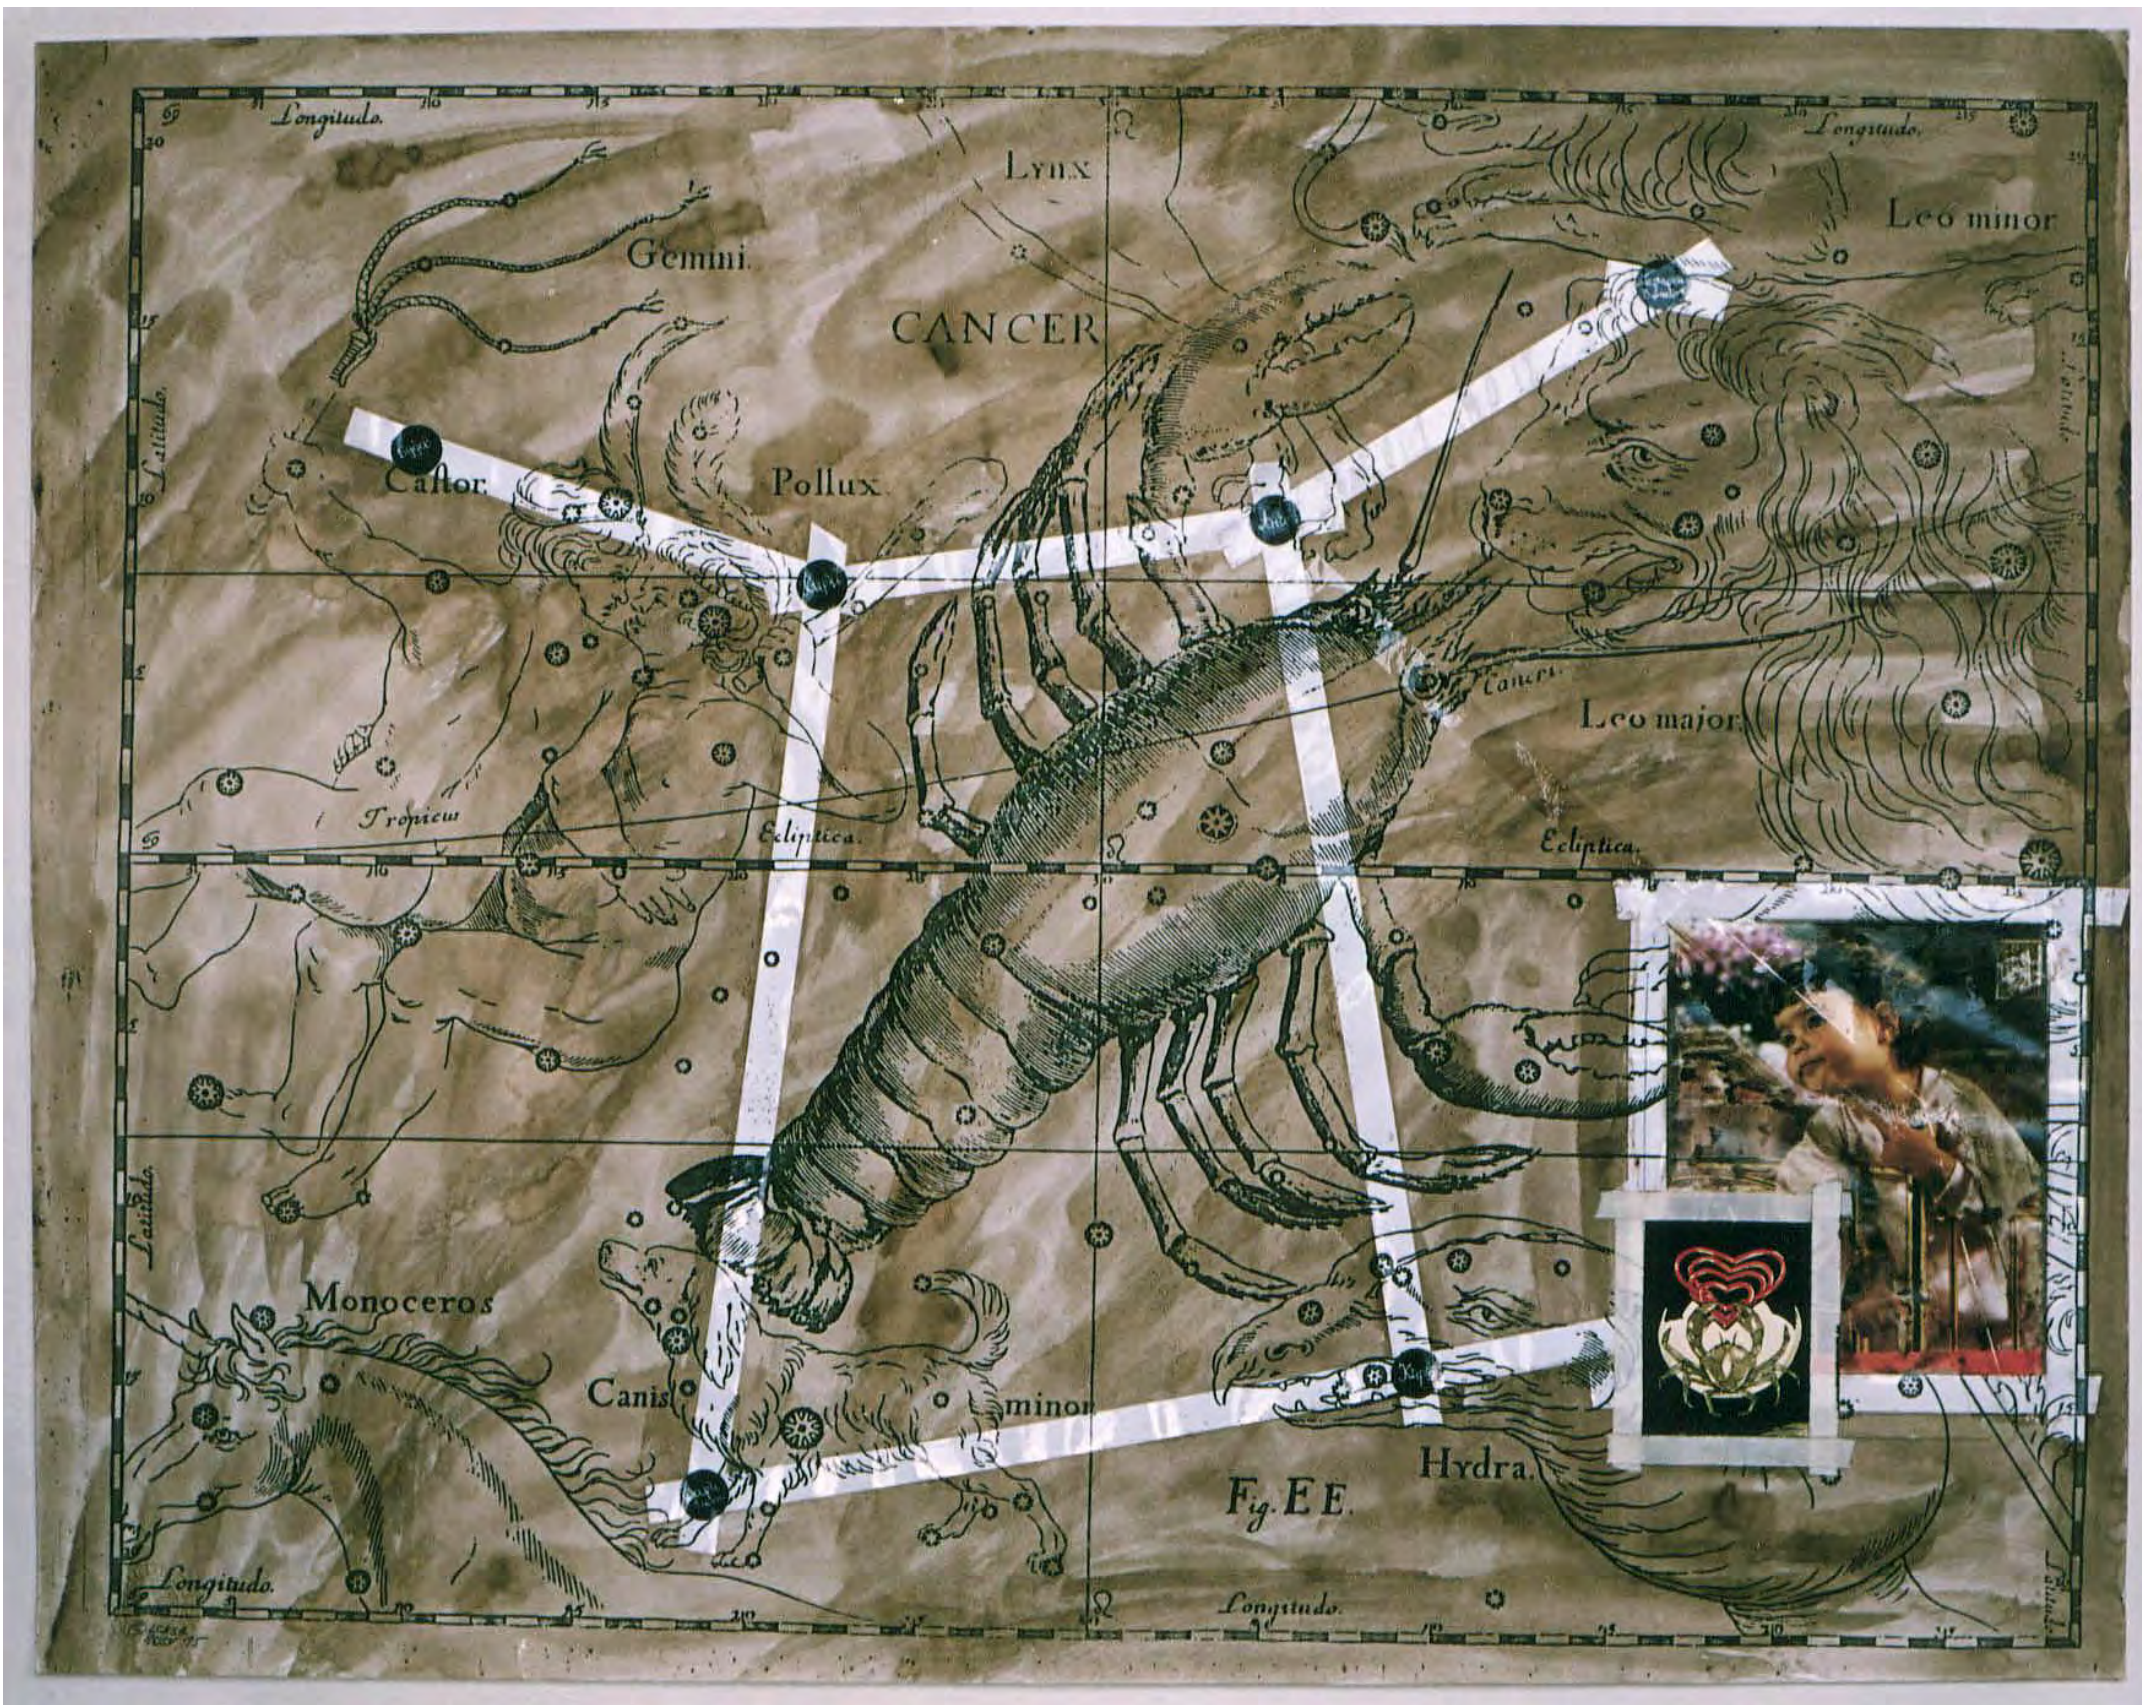

*During the formative years of the Sofia art scene in the early 1990s, the work is interpreting the “constellation” of leading contemporary artists in Bulgaria from the time as if they are actual stars (in the skies) by grouping them in a work according to their astrological sign.*

**Luchezar Boyadjiev**  
*Astrologic*, 1995  
Cycle of 12 drawings  
sepia ink, scotch tape, watercolor, Xerox, etc. on paper  
Each one 70 x 90 cm

Astrologic,  
Aries, 1995

Astrologic,  
Taurus, 1995

Astrologic,  
Gemini, 1995

Astrologic,  
Cancer, 1995

Astrologic,  
Leo, 1995

Astrologic,  
Virgo, 1995

Astrologic,  
Libra, 1995

Astrologic,  
Scorpio, 1995

Astrologic,  
Sagittarius, 1995

Astrologic,  
Capricorn, 1995

Astrologic,  
Aquarius, 1995