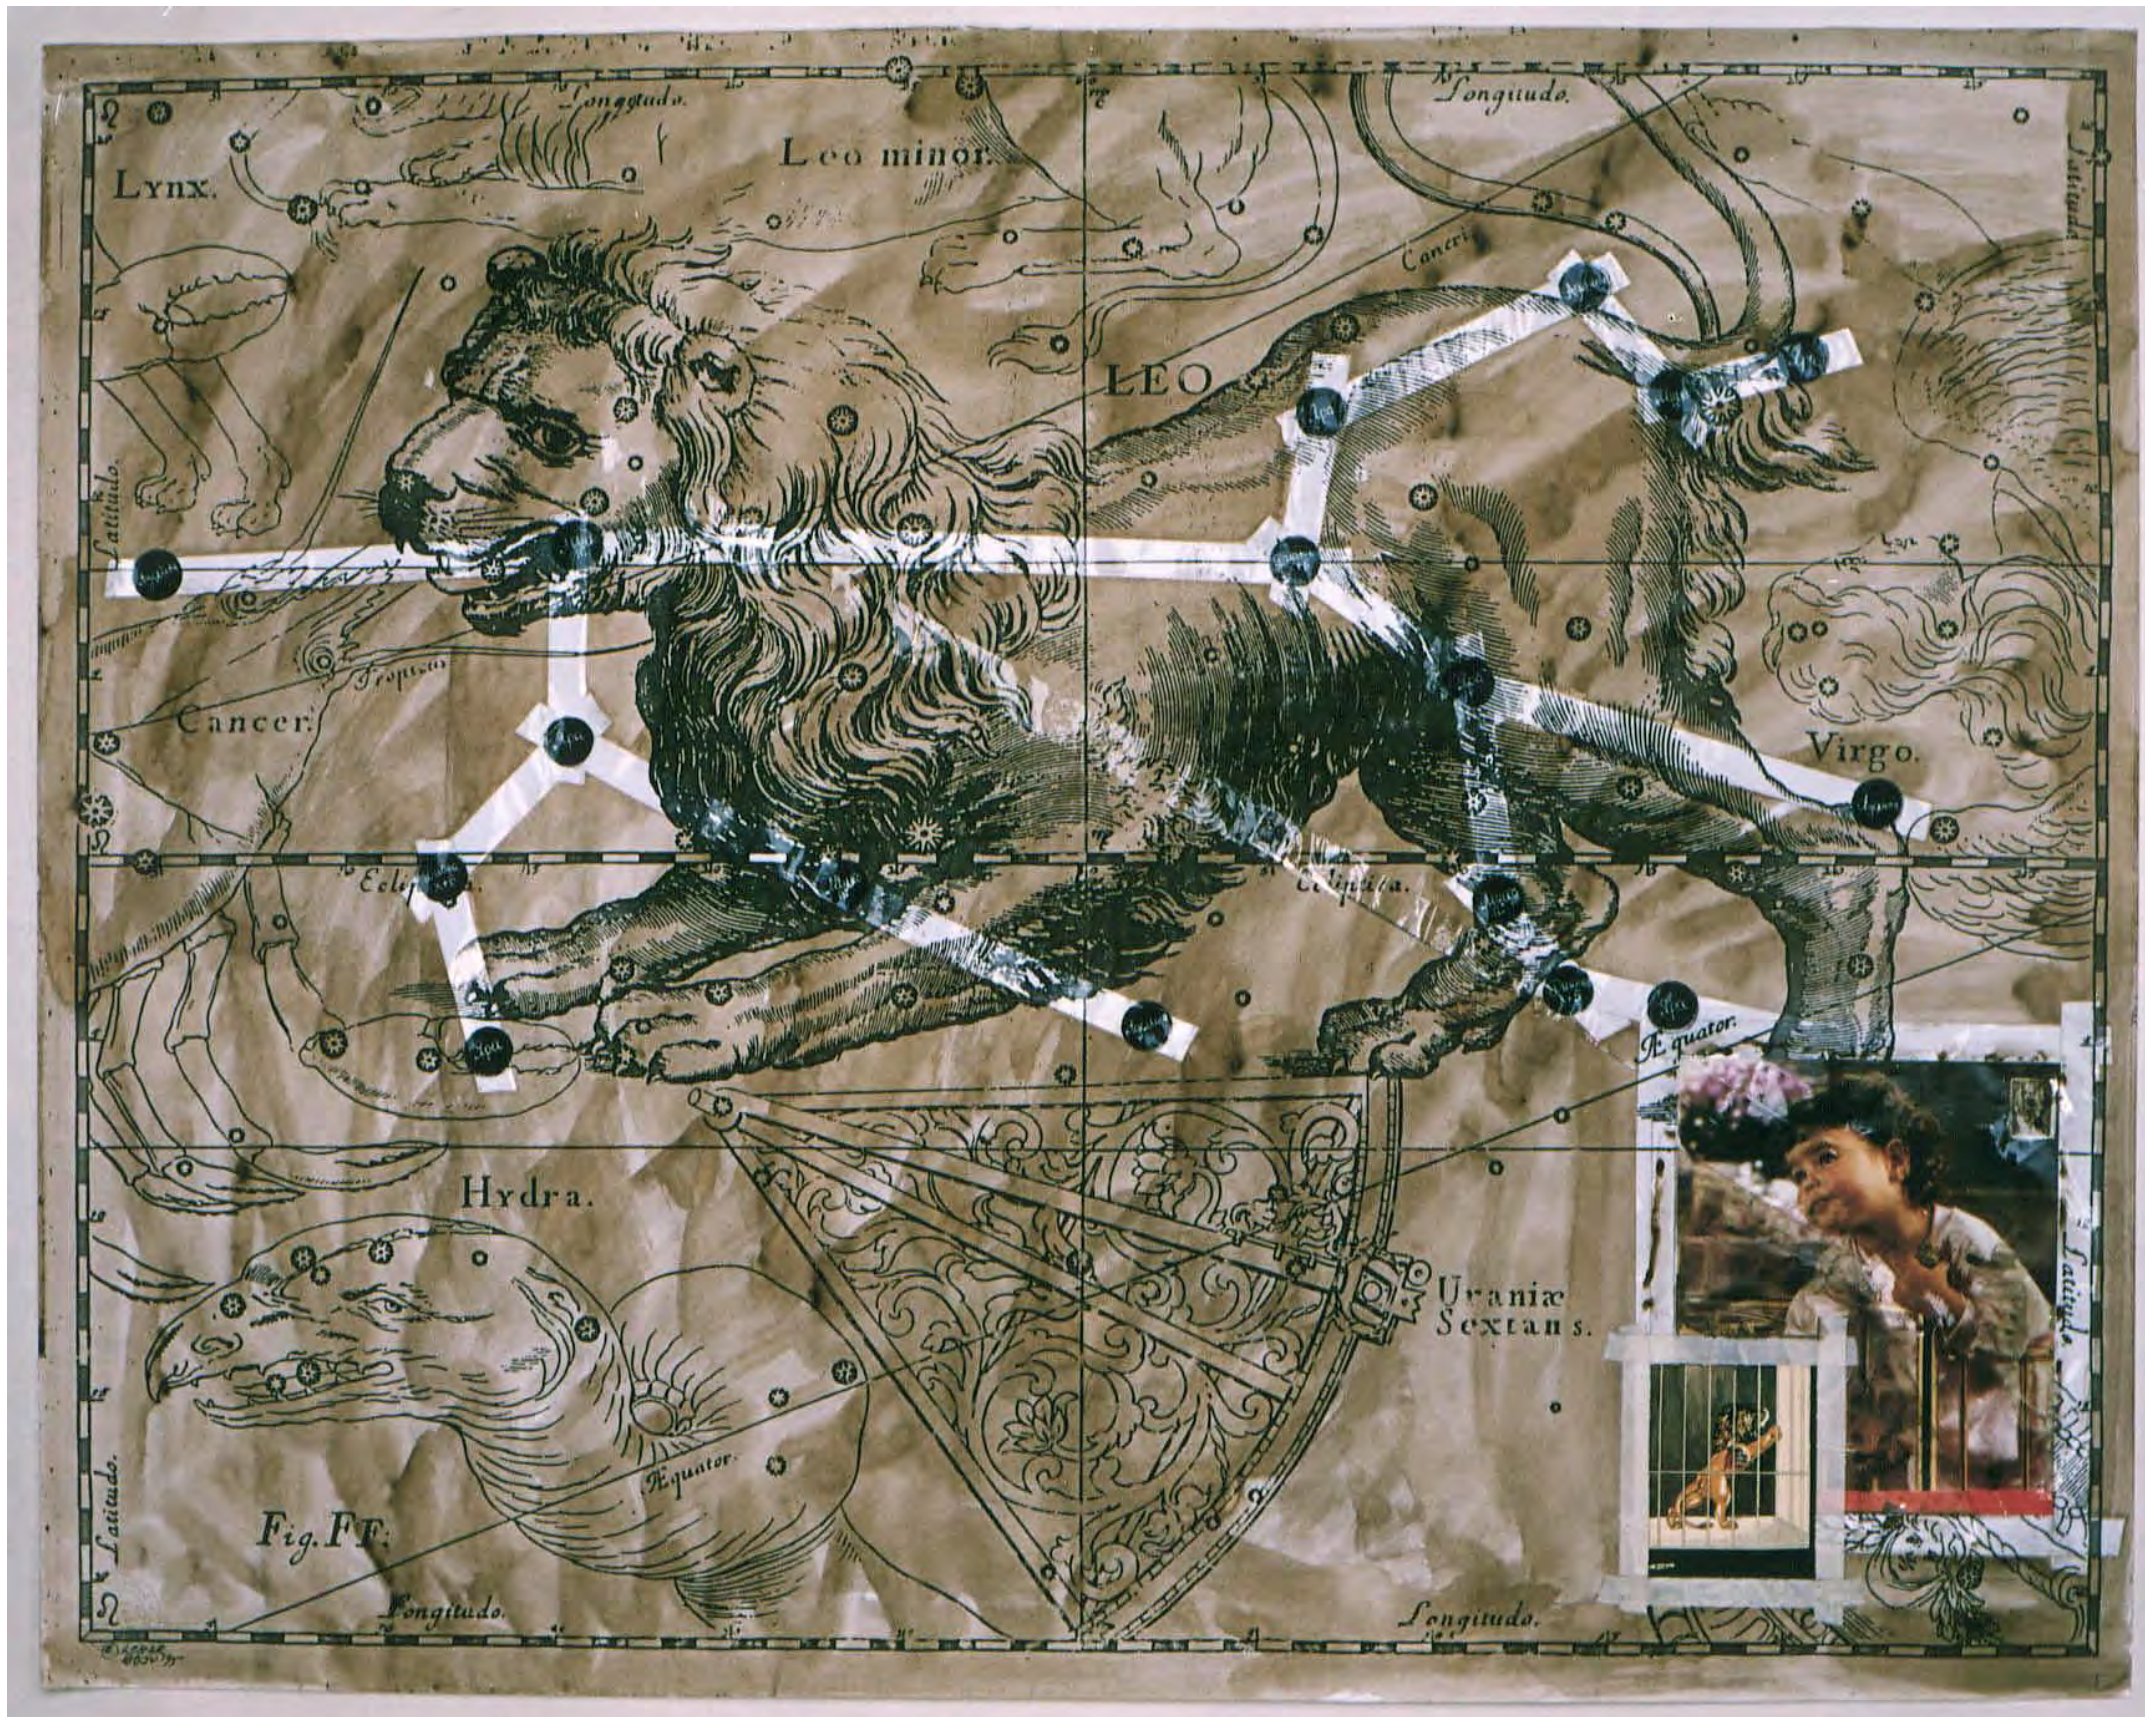

Astrologic,
Leo, 1995