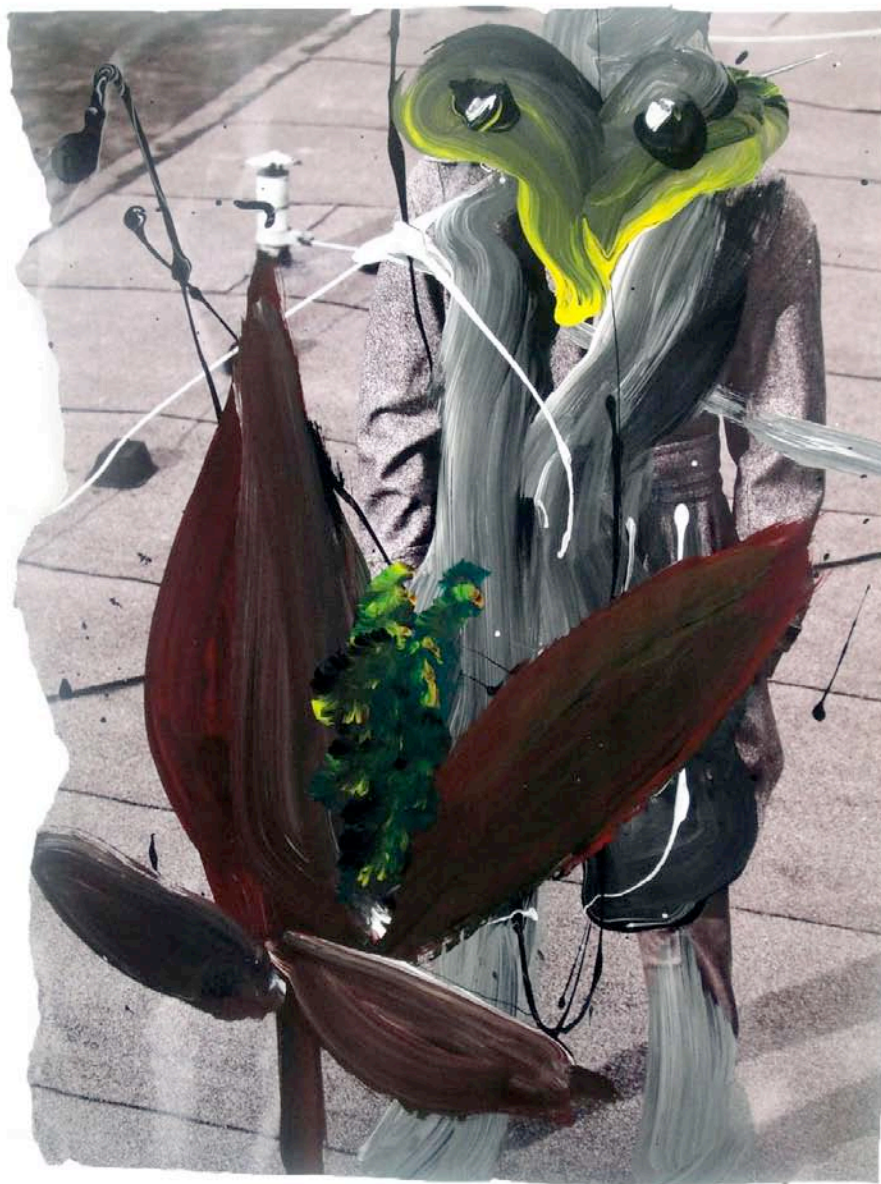

VALIO TCHENKOV
In a Bad Mood 3
2010
oil painting
160 x 120 cm

SARIEV
CONTEMPORARY

*SARIEV Contemporary, 40, Otets Paisiy str., Bulgaria, Plovdiv 4000
www.sariev-gallery.com, +359 888520375, office@sariev-gallery.com*