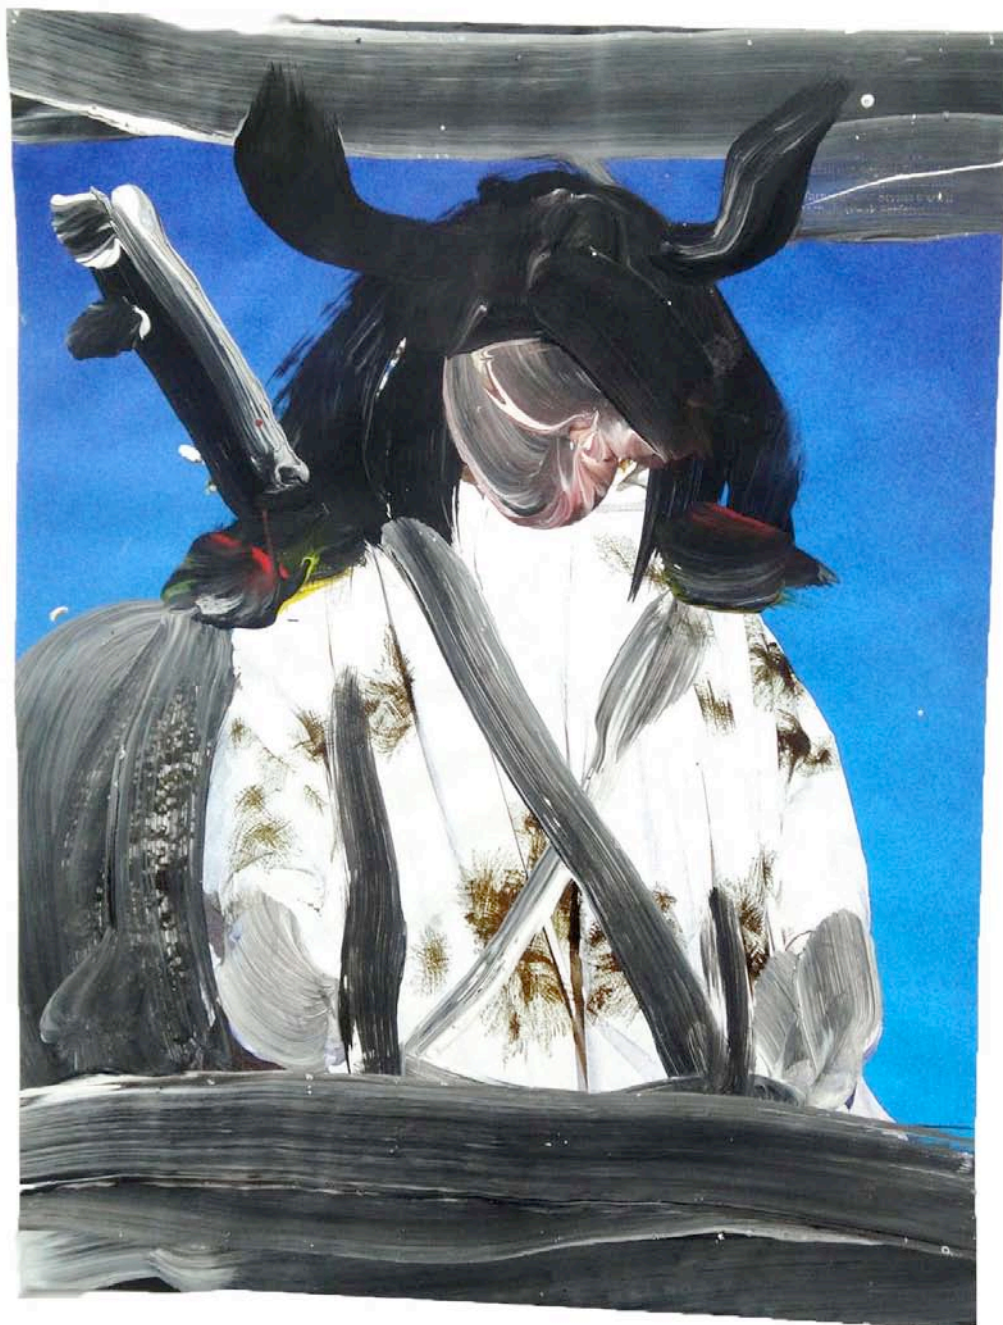

VALIO TCHENKOV
O.T
2012
drawing
acryl, paper, non-framed
30 x 20 cm

SARIEV
CONTEMPORARY

*SARIEV Contemporary, 40, Otets Paisiy str., Bulgaria, Plovdiv 4000
www.sariev-gallery.com, +359 888520375, office@sariev-gallery.com*